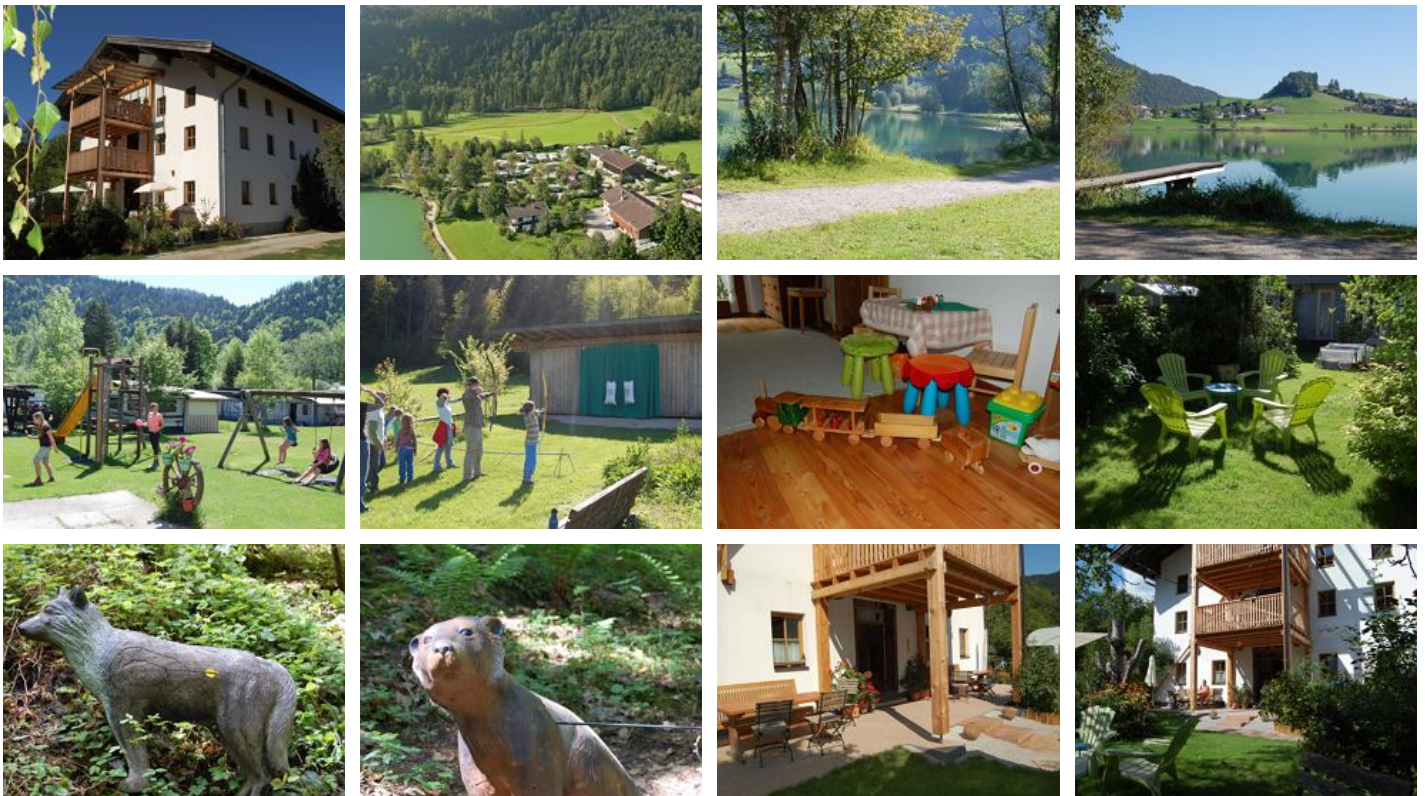

## Rueppenhof

farm, farmhouse in Thiersee

Seebauern 8 · A-6335 Thiersee · rueppenhof@gmail.com · (0043) 5376 5694  
Further information available at <http://www.rueppenhof.com>

# Rueppenhof

## farm, farmhouse in Thiersee

Our farm is situated very calm, directly near the lake. Into the village centre with some shopping and leisure possibilities it's a distance of around 800 m. We are a small family business and still have enough time to take personally care of your wishes and questions. To our farmhouse belongs also a beach, which is only used by our guests (fees are included in our prices). We also have a children's playground, a car wash site for free as well as a washing machine and a laundry dryer for a fee. ...

### Facilities

right at the cross-country ski trail · meadowlands · on the lake · romantic surroundings · near the forest · right on the lake · lake - distance (m): 1 · quiet location