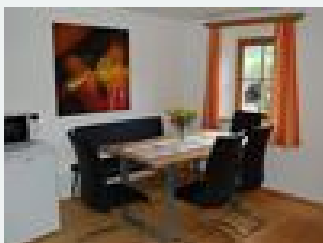

Apartment, shower or bath, toilet, lake view

Diese Ferienwohnung mit ca. 60m² ist für 2-6 Personen und verfügt über einen Wohnraum mit Küchenecke und Ausziecoucht, 1 Schlafzimmer mit 4 Betten, Dusche/WC, SAT-TV und Radio, Terrasse. Im Preis enth...

1-6 Personen · 1 Bedrooms · 60 m²

ab
€ 68,00
per apartment on 20.11.2019

To the offer