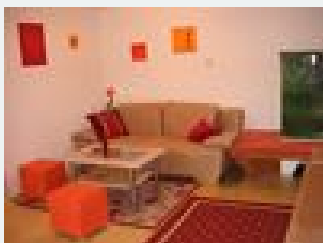

Apartment 2 with 70m²

Holiday apartment 2 with 70 m². This apartment with around 70 m² is for 4-8 persons and has got 1 living room with tile stove and 2 sofa beds, kitchen (ceramic stove top, dishwasher, fume cupboard), b...

1-8 Personen · 1 Bedrooms · 70 m²

ab
€ 72,00
per apartment on 20.11.2019

To the offer