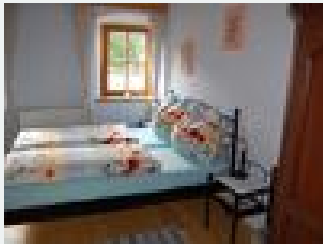

#### Double room, shower, WC, blue room

Cosy furnished room, with a double bed, shower/WC, sat-TV and refrigerator. The fine for bathing and daily archery is included in the price.

1-2 Personen · 1 Bedrooms · 20 m<sup>2</sup>