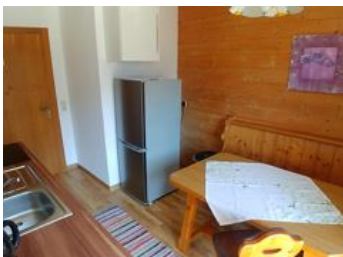

Bauernhof Schindelberg

farm, farmhouse in Niederndorferberg

Gränzing 35 · A-6346 Niederndorferberg · elisabeth.kalt@aon.at · (0043) 5373 61705

Bauernhof Schindelberg

farm, farmhouse in Niederndorferberg

Our family-friendly farmstead, with dairy cows, is in a very quiet and sunny location on Niederndorferberg. Perfect for families with children. Our holiday apartment is in the first floor of our building, is very sunny, and the balcony has a beautiful direct view of the Kaiser Mountains. The apartment (approx. 45 m²) has a small kitchen (tableware included), living room/bedroom, bedroom, shower/toilet, balcony, heating, TV, radio, pets on request, farm-own products and barbecue facilities.

Facilities

quiet location · meadowlands · mountain location

Rooms and apartments

Current offers

Apartment, shower, toilet, balcony

Our holiday apartment is in the first floor of our building, is very sunny, and the balcony has a beautiful direct view of the Kaiser Mountains.

The apartment (approx. 45 m²) has a small kitchen (tabl..

2-4 Personen · 1 Bedrooms · 45 m²

ab
€ 50,00

per apartment on 21.10.2019

To the offer

Conditions

Included services: bedding, towels, parking

Bauernhof Schindelberg