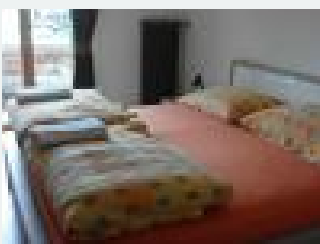

Bauernhof Schindelberg

farm, farmhouse in Niederndorferberg

Gränzing 35 · A-6346 Niederndorferberg · elisabeth.kalt@aon.at · (0043) 5373 61705

Bauernhof Schindelberg

farm, farmhouse in Niederndorferberg

Our family-friendly farmstead, with dairy cows, is in a very quiet and sunny location on Niederndorferberg. Perfect for families with children. Our holiday apartment is in the first floor of our building, is very sunny, and the balcony has a beautiful direct view of the Kaiser Mountains. The apartment (approx. 45 m²) has a small kitchen (tableware included), living room/bedroom, bedroom, shower/toilet, balcony, heating, TV, radio, pets on request, farm-own products and barbecue facilities.

Facilities

quiet location · meadowlands · mountain location

Rooms and apartments

Current offers

Apartment, shower, toilet, balcony

Our holiday apartment is in the first floor of our building, is very sunny, and the balcony has a beautiful direct view of the Kaiser Mountains.

The apartment (approx. 45 m²) has a small kitchen (tabl..

2-4 Personen · 1 Bedrooms · 45 m²

ab
€ 50,00

per apartment on 21.10.2019

To the offer

Conditions

Included services: bedding, towels, parking

Bauernhof Schindelberg