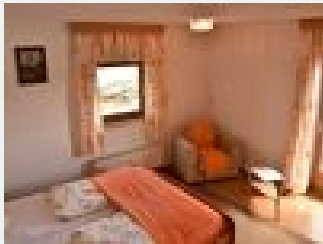

#### double room with shower, WC

Our double rooms are equipped with a double bed and a private bathroom with shower and WC. Furthermore, each double room has a balcony.

1-2 Personen · 1 Bedrooms · 15 m<sup>2</sup>

#### triple room with shower, WC

Our triple rooms have their own bathroom with shower and WC.

1-3 Personen · 1 Bedrooms · 20 m<sup>2</sup>

ab  
**€ 45,00**  
per person on 14.11.2019

To the offer