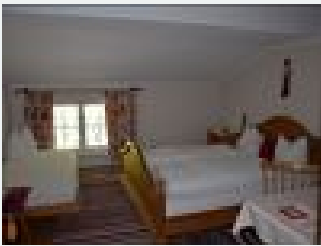

You are cordially invited to spend a holiday at the Wastler Guest house. Highly recommended accommodation. Elegant house. Restaurant with a seating capacity of 70, beautiful garden. The guest house produces some of its own food (smoked dishes, Tyrolean fruit schnapps). We serve Tyrolean specialities and organic produce from our own farm. 996 m above sea level, our guest house promises the finest snow conditions for winter adventures, adrenalin-filled tobogganing runs and the use of our sunny cro...

Facilities

mountain location · located on a hill · quiet location · meadowlands · near the forest

Rooms and apartments

Current offers

double room with shower, WC

The large double rooms offer a beautiful view of the greenery. Shower & WC are also available in the rooms. If required, another extra bed can be added.

1-2 Personen · 1 Bedrooms · 15 m²

ab
€ 30,00
per person on 02.12.2021

To the offer

Bergsteigerzimmer

Mountaineer room: double or shared room with shower/WC on the floor.

1-2 Personen · 1 Bedrooms · 15 m²

ab
€ 30,00
per person on 02.12.2021