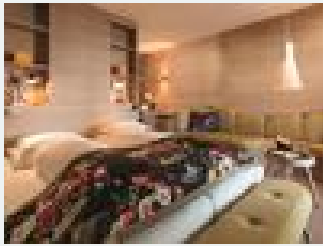

#### Double room, shower, toilet, balcony

Newly designed rooms with oak parquet flooring and bathrooms fully integrated into the room architecture.

1-2 Personen · 1 Bedrooms · 33 m<sup>2</sup>

ab  
**€ 175,00**  
per person on 27.05.2024

#### Relax Room PENDLING 37-44 sqm

Our Pending rooms have a size of 40 sqm and are equipped with south balcony, couch, bath tub or shower, bath robe, separate toilet, telephone, radio, satellite TV, safe and minibar. Majority with ti...