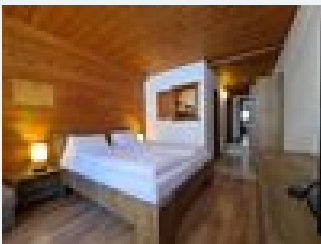

Apartment / type A1/ 2 sleeping rooms/shower, WC

Apartment Garden View Family, Size 45 m2, for 2 persons up to 2 adults and 2 children, ground-floor, Interior: double room, small childrens room with bunk beds, TV, WLAN, safe, living room with couch...

1-2 Personen · 2 Bedrooms · 45 m²

ab
€ 118,00
per apartment on 06.07.2022

To the offer