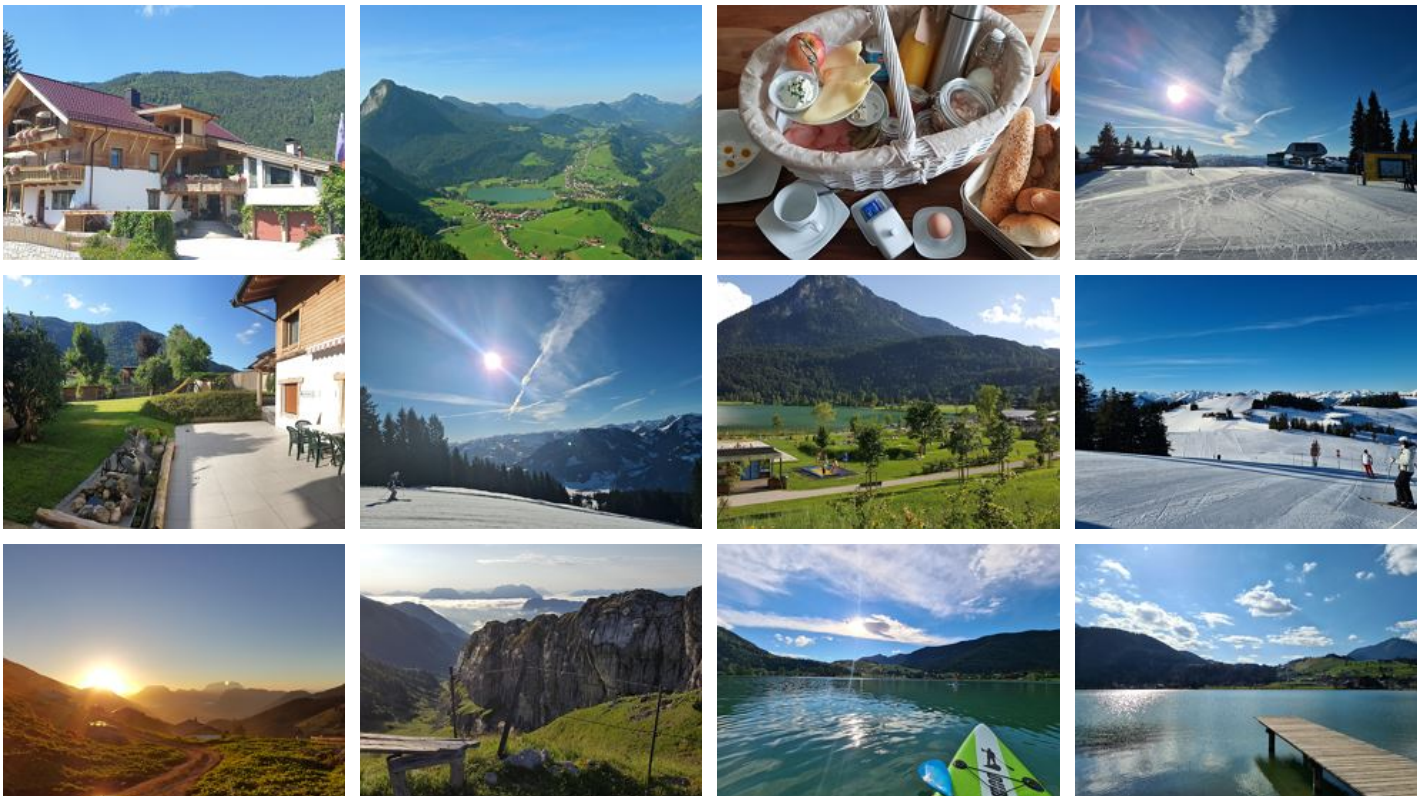

hotel in Thiersee

Holiday apartments, rooms and flats at the lake and near the SkiWelt! Aparthotel Buchauer.Tirol is in the heart of the Thiersee Valley, on the lake, centrally located for all holiday activities and yet still peaceful. The apartments are between 26 m² and 90 m², for 2 to 6 people, and all have a balcony or terrace. The barbecue area and sunbathing lawn in the garden are inviting on balmy summer evenings. The supermarket, bakery, bank, restaurants, and the bathing lake with its large playground, a...