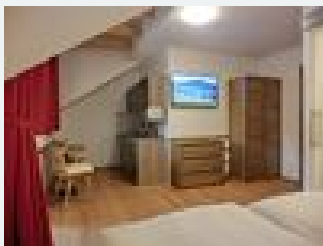

To the offer

Hotel suite, shower, toilet, lake view

Studio Apartment Lake Panorama, 23 m², for 2 persons, 2nd floor, balcony with lake view Interior: double room with dining table, bathroom, small kitchen (2 cooking plates, dishwasher, fridge, microwa...

1-2 Personen · 1 Bedrooms · 26 m²

ab
€ 98,00
per apartment on 06.07.2022

To the offer

Hotel suite, shower, toilet, lake view

Apartment Lake Panorama, 28 m², for 2 persons, 2nd floor, balcony / terrace with lake view Interior: double room with dining table, bathroom, small kitchen (2 cooking plates, dishwasher, fridge, micr...