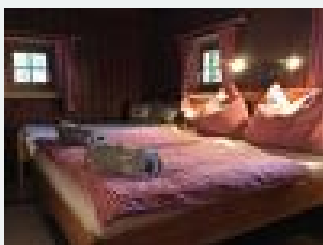

Bathroom: shower, washbasin, WC, underfloor heating

...

Facilities

on the hiking path · near the forest · lake – distance (m): 2000 · hillside location · quiet location

Rooms and apartments

Current offers

Holiday home, bath, toilet, 2 bed rooms

1-6 Personen · 2 Bedrooms · 90 m²

ab
€ 170,00
 per apartment on 31.03.2023

To the offer

Conditions

Bed linen included Heating material included Dogs: 10€ / night max 2 dogs

Binderhäusl

Ferienhaus in Thiersee