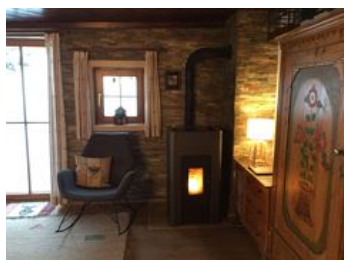

6 guests, 2 bedrooms, 1 bathroom with toilet, living area: 90m²

Amenities

Free Wi-Fi Dishwasher Microwave Grill Coffee maker Ground floor

Living room: corner bench, table, pellet stove, TV,

Kitchen: stove, wood stove, kettle, coffee maker, oven, microwave, fridge/freezer combination...

Facilities

hillside location · lake - distance (m): 2000 · on the hiking path · near the forest · quiet location

Rooms and apartments

Current offers

Holiday home, bath, toilet, 2 bed rooms

The "Binderhäusl"