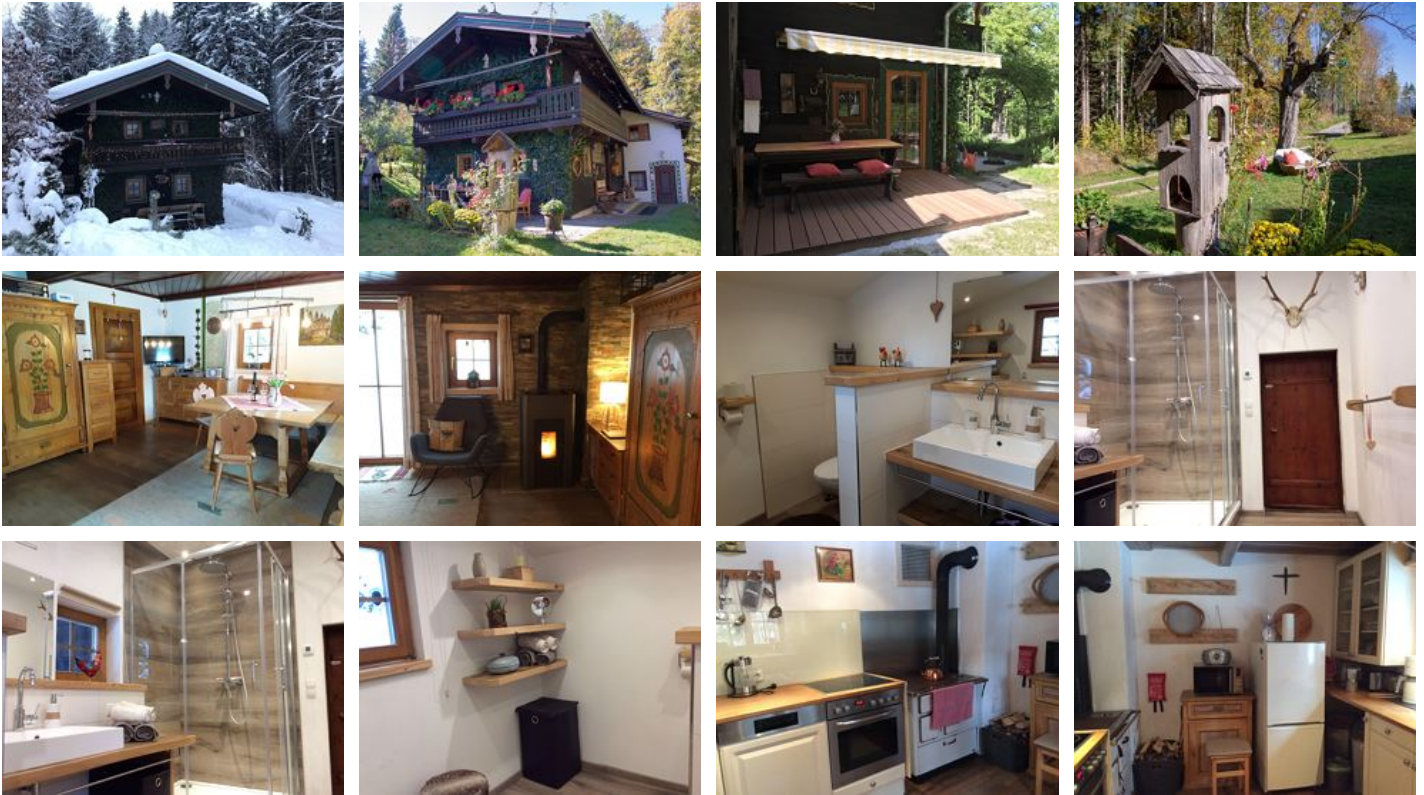

100 %
13 Ratings

Binderhäusl

Ferienhaus in Thiersee

Schneeberg 1 · A-6335 Thiersee · binderhaeusl@gmx.at · +43 664 2516156

Binderhäusl

Ferienhaus in Thiersee

Binderhäusl

Pet-friendly holiday home with garden, barbecue area, close to ski lift and lake, hiking trails and toboggan run within walking distance.

6 guests, 2 bedrooms, 1 bathroom with WC, living area: 90m².

Facilities

Free WLAN Dishwasher Microwave Grill Coffee maker Ground floor

Living room: corner bench, table, pellet stove, TV,

Kitchen: Stove, Wood cooker, Kettle, Coffee maker, Oven, Microwave, Fridge/freezer combination

Bathroom: shower, washbasin, WC, underfloor heating

...

Facilities

on the hiking path · near the forest · lake – distance (m): 2000 · hillside location · quiet location

Rooms and apartments

Current offers

Holiday home, bath, toilet, 2 bed rooms

The "Binderhäusl" This pretty cottage is easily accessible by car, even in winter (cleared roads). There are 4 parking spaces directly at the house. The house is designed for max. 6 persons. It has ...