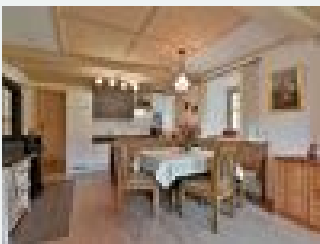

Ferienhaus in Thiersee

You stay in a very quiet location on a plateau 980 m above sea level. The hut can be reached year-round by car via a private road (trail from Höhlenstein/Kala Alm). The house has space for max. 8 people and is newly renovated. As well as an eat-in kitchen, a living room, a bathroom (shower), two toilets and two bedrooms, there is also an outdoor sauna available. Pets on request, non-smoking.

Facilities

on the hiking path · meadowlands · near the forest · located on a hill · private setting · quiet location · sauna

Rooms and apartments

Current offers

Holiday home, shower, toilet, 2 bed rooms

The house has space for max. 8 people and is newly renovated. As well as an eat-in kitchen, a living room, a bathroom (shower), two toilets and two bedrooms, there is also an outdoor sauna available. ...