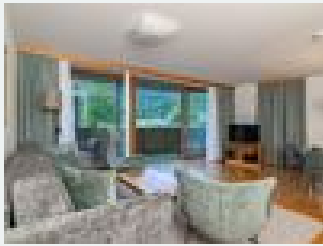

Rooms and apartments

Current offers

Apartment No. 13 / Type II

Great location, generous furnishings with terrace or balcony. Large living kitchen and 2 private bedrooms. Accessible by elevator. 2 bathrooms with shower and toilet, one of which is accessible for th...

1-6 Personen · 2 Bedrooms · 78 m²

ab
€ 70,00
per person on 22.04.2026

To the offer