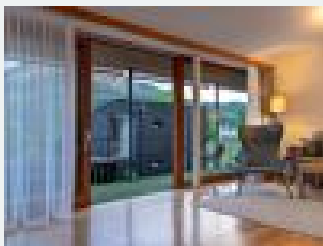

Apartment No. 14 / Type II

Great location, spacious furnishings with terrace or balcony. Large living kitchen and 2 private bedrooms. Accessible by elevator. 2 bathrooms with shower and WC, one of which is wheelchair accessible...

1-6 Personen · 2 Bedrooms · 78 m²

ab
€ 80,00
per person on 22.04.2026

To the offer