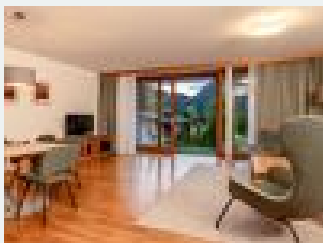

Apartment, shower, toilet, 2 bed rooms

Great location, spacious furnishings with terrace or balcony. Large living kitchen as well as 2 private bedrooms. Accessible via a floor lift. 2 bathrooms with shower and toilet, one of which is acces...

1-6 Personen · 2 Bedrooms · 78 m²

ab
€ 80,00
per person on 22.04.2026

To the offer