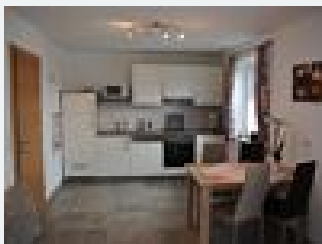

#### Apartment, shower, toilet, balcony

New appartements (each 50m<sup>2</sup>) for 2 – 4 persons. One bedroom, living room with pull-out couch, entrance, large bathroom with shower and toilet, balcony.