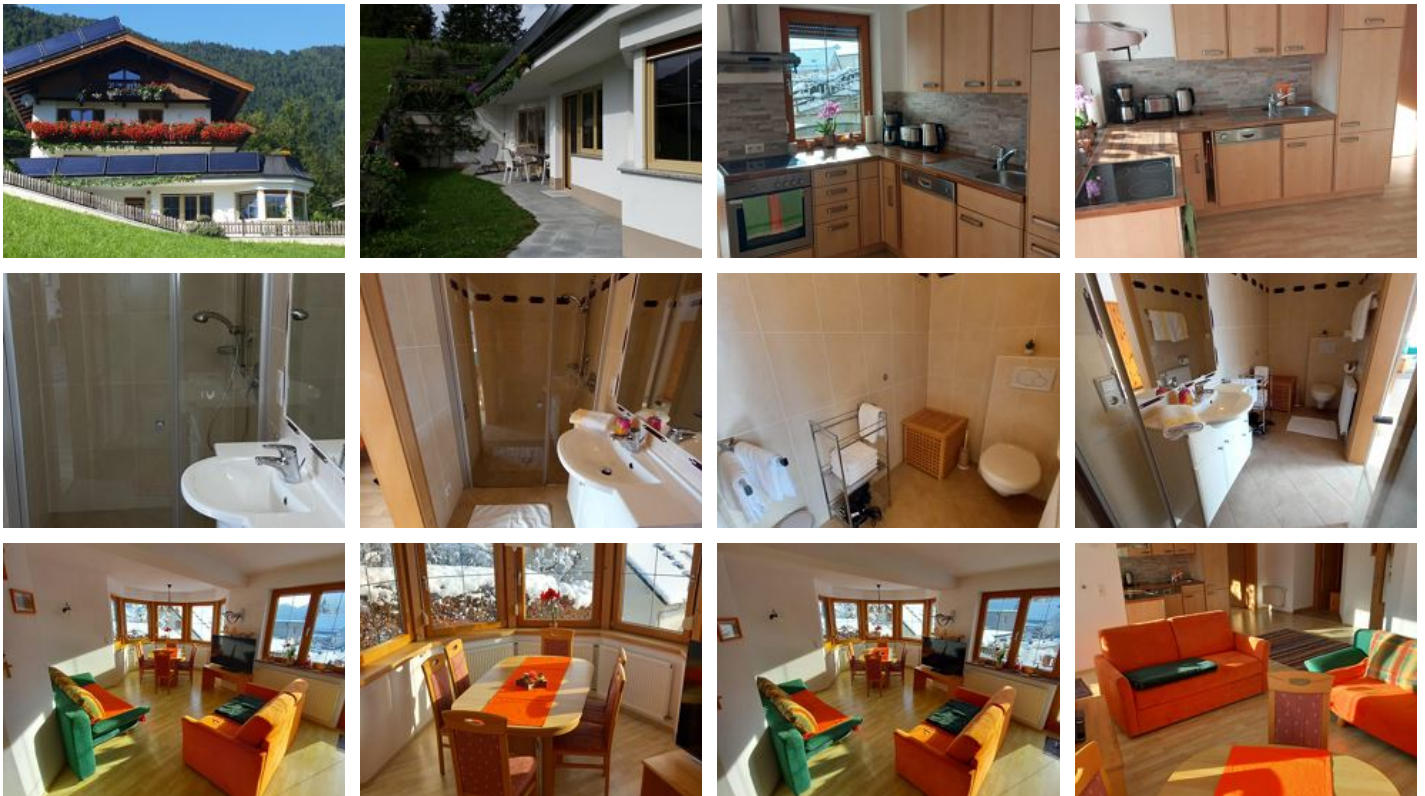

Haus am Waldrand

holiday apartment in Thiersee

Charming Views at the House by the Forest Edge In the midst of breathtaking nature, surrounded by tranquil forests and beautiful meadows, lies the House by the Forest Edge in Thiersee. Here you experience a harmonious blend of relaxation and adventure. Enjoy the tranquility of the mountain location while being just a few steps away from the clear waters of Thiersee.

This charming house offers you everything you need for an unforgettable stay. Relax in your own garden, furnished with garden fur...

Facilities

outskirts of town · near the forest · central location · mountain location · lake – distance (m): 500 · quiet location · hillside location · beach can be reached on foot · meadowlands · private setting · located on a hill