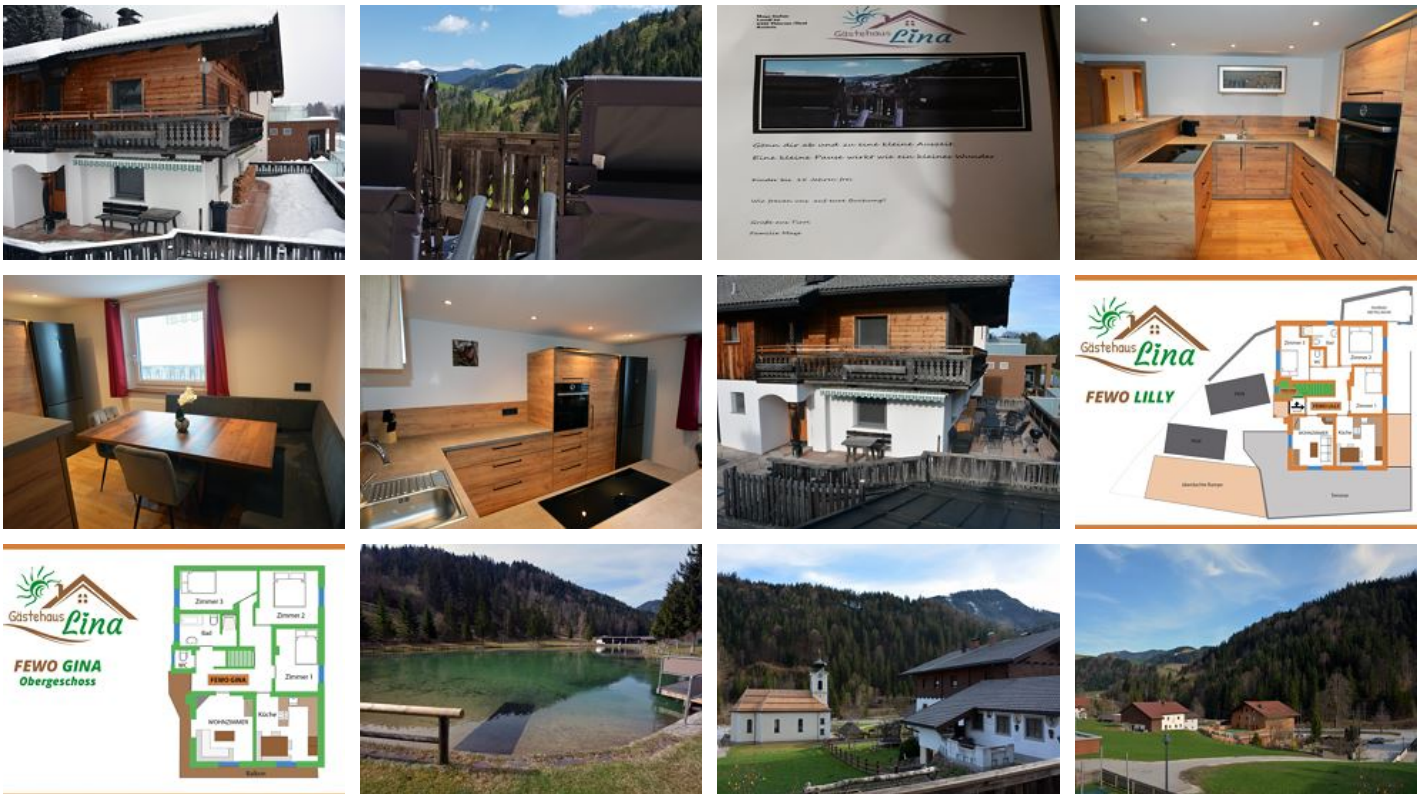

98 %
39 Ratings

Gästehaus Lina

holiday apartment in Thiersee

Landl 50 · A-6335 Thiersee · gaestehaus.lina@gmail.com · +43 660 4625371

Gästehaus Lina

holiday apartment in Thiersee

The country house enchants with its wooden facade, which is reminiscent of the alpine huts typical of Tyrol. The exterior of the house is in the style of the 1950's in which it was built. Inside there are two modern, high-quality newly furnished apartments "Lilly" and "Gina" which were renovated in 2020. Each apartment has a size of approx. 80m² and is divided into 3 bedrooms, 2 toilets, 1 bathroom, a kitchen and a living room. The apartments offer sleeping facilities for up to 5 people. The apar...

Facilities

lake – distance (m): 300 · located on a hill · quiet location

Rooms and apartments

Current offers

Apartment, shower and bath, toilet, 3 bed rooms

Jede Wohnung hat eine Größe von ca. 80m² und ist aufgeteilt in 3 Schlafzimmer, 2 Toiletten, 1 Badezimmer einer Küche und einem Wohnzimmer. Die Wohnungen bieten Schlafmöglichkeiten für bis zu 5 Personen...

1-5 Personen · 3 Bedrooms · 80 m²

ab
€ 35,00

per person on 08.12.2023

To the offer

Apartment, shower and bath, toilet, 3 bed rooms

The apartment has a size of about 80m² and is divided into 3 bedrooms, 2 toilets, 1 bathroom of a kitchen and a living room. The apartment sleeps up to 5 people. The apartment is equipped as follows:...

1-5 Personen · 3 Bedrooms · 80 m²

ab
€ 35,00

per person on 08.12.2023

To the offer

Conditions

pets allowed / 10 EURO night

Gästehaus Lina

holiday apartment in Thiersee