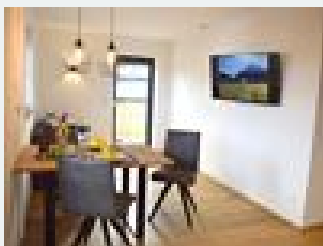

Apartment, shower and bath, toilet, balcony

The apartment SONNENSCHNEI is with 45m² our smallest feel-good apartment in the house. You can enjoy the wonderful view of the Thiersee incl. village, the Kaisergebirge, the meadows and the Pendling ...

1-3 Personen · 1 Bedrooms · 45 m²

ab
€ 90,00

per apartment on 21.03.2023

To the offer