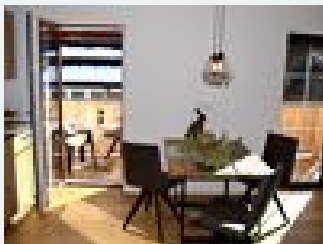

Apartment, shower and bath, toilet, facing the mountains

The vacation apartment PENDLINGBLICK is with 48m² one of our smaller apartments. The magnificent view of the mountain Pendling, the Thiersee, the meadows and forest you can enjoy directly from the apa...

1-4 Personen · 2 Bedrooms · 48 m²

ab
€ 120,00

per apartment on 21.03.2023

To the offer