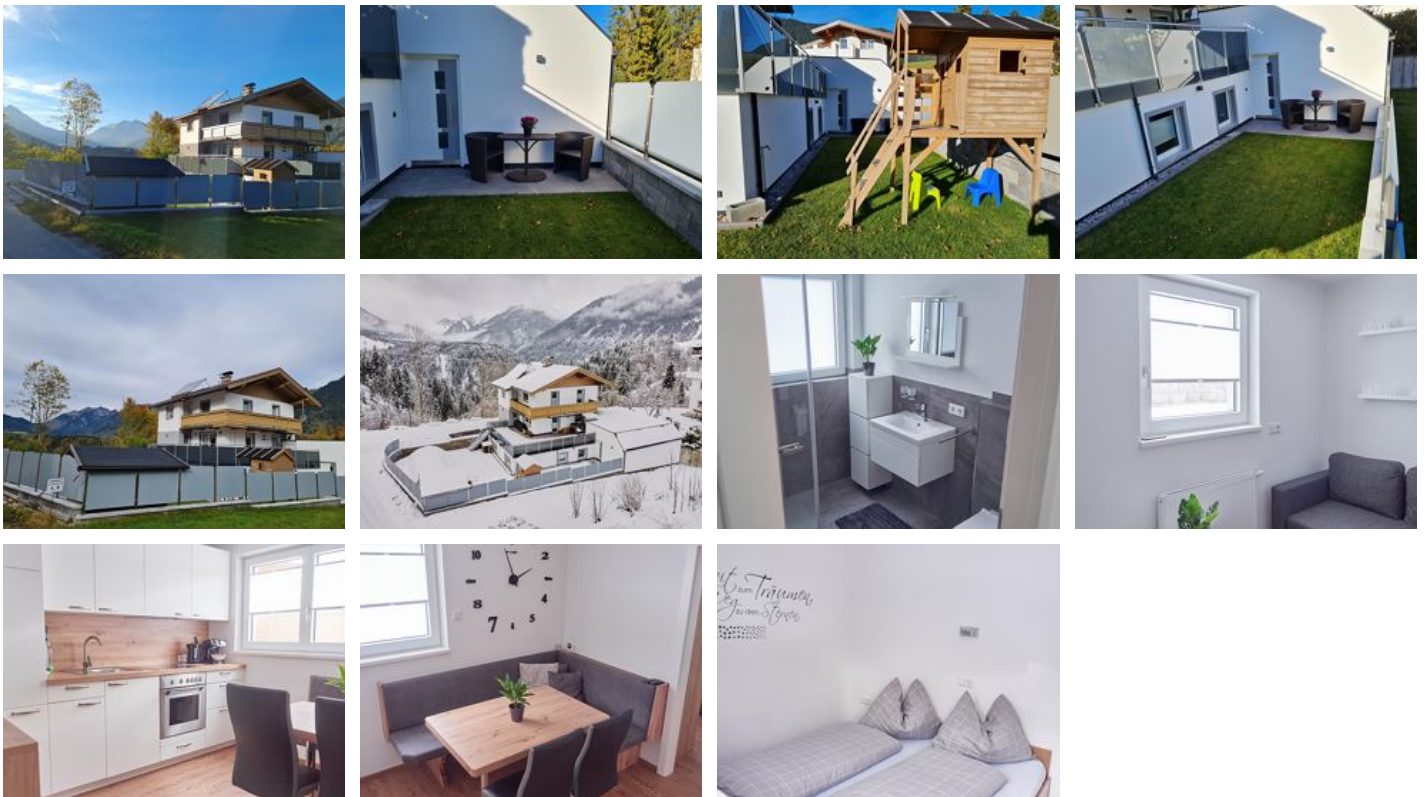

## **Ferienwohnung zur lustigen Gabi** holiday apartment in Thiersee

Grub 45 · A-6335 Thiersee · gabikroell57@gmail.com · (0043) 676/7193513

# Ferienwohnung zur lustigen Gabi

## holiday apartment in Thiersee

The holiday flat zur lustigen Gabi in Thiersee is located in a quiet area, right next to the forest, about 800 metres from Hinterthiersee'r village centre. In summer, you can explore the beautiful nature and hike up the mountains directly from our house. If you want to go a little further afield, the bus stop "Hinterthiersee Grub" is in the immediate vicinity. In winter, the Tirolina ski lift in Hinterthiersee is also only a 2-minute drive away. For a fee, 2 e-bikes are available for rent. Our 5...

### Apartment, shower and bath, toilet, 2 bed rooms

Our flat: 1 bedroom with double bed, 1 completely newly equipped kitchen with dining area, 1 living room with pull-out sofa bed, 1 bathroom with shower & WC, 2 satellite TVs, W-LAN, private garden acc...