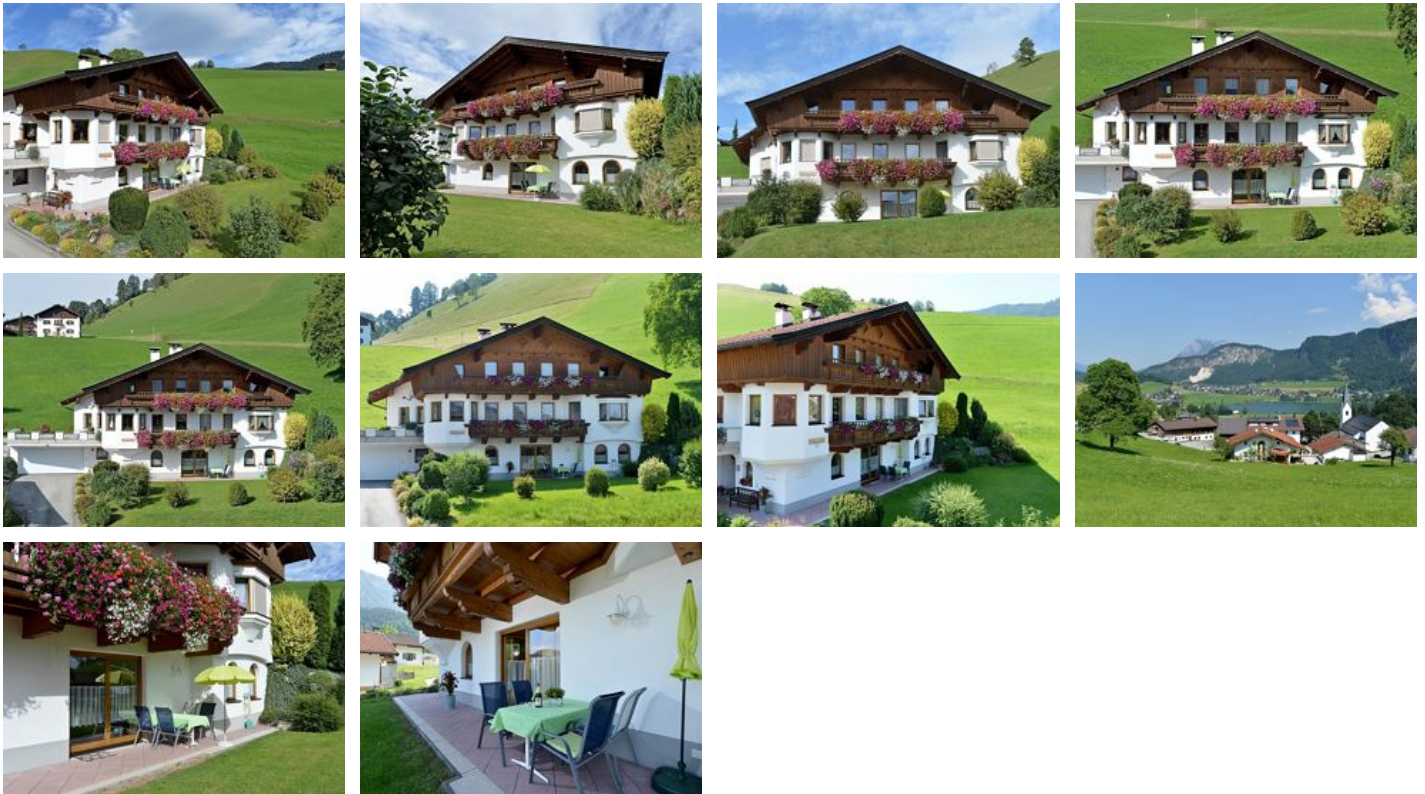

Ferienwohnung Seethaler

holiday apartment in Thiersee

Kirchdorf 37a · A-6335 Thiersee · seethaler@fewo-thiersee.at · (0043) 5376 5869
Further information available at <http://www.fewo-thiersee.at/>

Ferienwohnung Seethaler

holiday apartment in Thiersee

Our pretty Tyrolean house is situated centrally and calm in the district Kirchdorf (Thiersee), not far away from the guesthouse Kirchenwirt. Only 10 minutes by foot to the centre of Thiersee and the lake. Completely new equipped, light-coloured furnished, family friendly holiday flat (55 m²) for 2 – 6 persons. Equipment: anteroom, 1 studio apartment with kitchen and sofa double-bed, 2 bedrooms (each for 2 persons), shower/WC, coffee machine, cable TV, radio, playground (swing, sandpit, cubby ho...