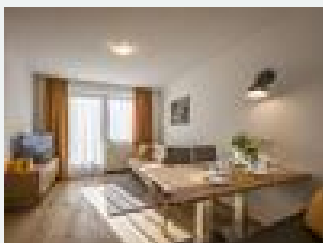

Rooms and apartments

Current offers

Apartment, bath, toilet, lake view

Apartment Seeblick

54 m² for 2-4 persons – spacious 2-room apartment 1 bedroom with a view of Lake Thiersee fully equipped kitchen, cozy seating area living and dining room with cozy couch, TV bath...

1-2 Personen · 1 Bedrooms · 54 m²

ab
€ 88,00

per person on 07.03.2026

To the offer

Apartment, bath, toilet, lake view

Apartment Mountain Lake View

55 m² for 2-4 people – spacious apartment 2 bedrooms with a view of the mountains fully equipped kitchen, minibar, cozy seating area living and dining room with cozy co...

1-4 Personen · 2 Bedrooms · 55 m²

ab
€ 115,00

per person on 07.03.2026

To the offer

Apartment, bath, toilet, facing the mountains

Apartment HÜTTENZAUBER

55 m² for 2-4 people – spacious apartment 2 bedrooms, 1 x double bed, 1 x twin beds separated. fully equipped kitchen, minibar, cozy seating area living and dining room with ...

1-4 Personen · 2 Bedrooms · 55 m²

ab
€ 115,00

per person on 07.03.2026

To the offer

Apartment, shower, toilet, lake view

Apartment Seeluft

25 m² for 2 people – spacious 1-room apartment 1 living-bedroom with a view of Thiersee Cooking facilities, cozy seating area Cuddle couch, TV Bathroom with shower/WC, hairdryer, ...