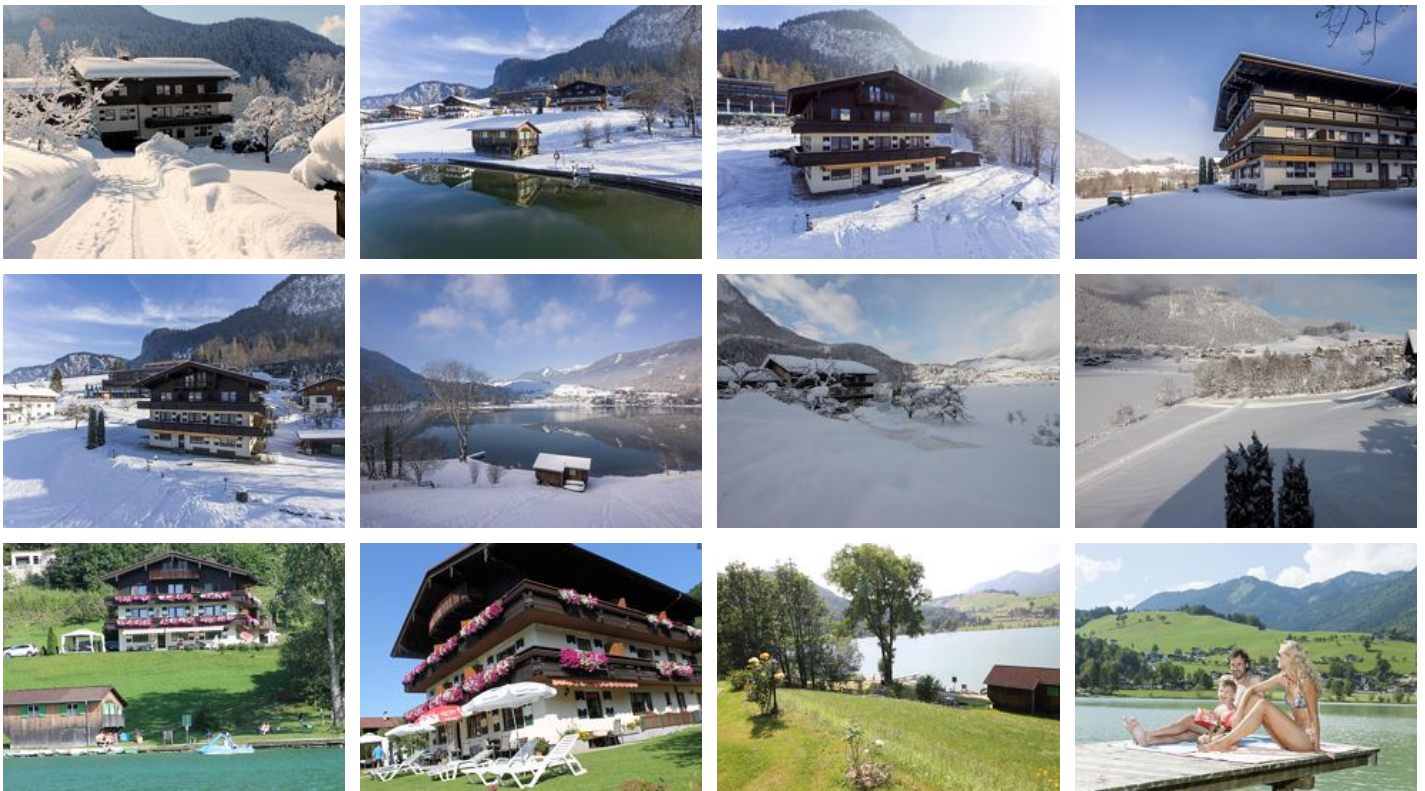

holiday apartment in Thiersee

TICKLHOF Apartments and Chalet

simply wonderful, located directly at the lake and at the foot of the mountains, the Ticklhof with its new apartments and a chalet is the ideal accommodation for your holiday in Thiersee.

We would be pleased to welcome you as our guests.

Simply wonderful, vacation In just a few steps, you are at the lake with a private sunbathing area and direct lake access Furthermore, there are numerous well-maintained cycling and hiking trails in close proximity.

In win...

Facilities

quiet location · right on the lake · lake - distance (m): 30 · located on a hill · on the lake · green area · right at the cross-country ski trail · on the hiking path · beach can be reached on foot · meadowlands · sauna / steamroom · sauna · steambath · aromatic steam sauna · relaxation room