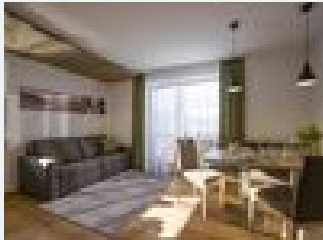

Rooms and apartments

Current offers

Apartment, bath, toilet, lake view

Apartment Seeblick

54 m² for 2-4 persons – spacious 2-room apartment 1 bedroom with a view of Lake Thiersee fully equipped kitchen, cozy seating area living and dining room with cozy couch, TV bath...

1-2 Personen · 1 Bedrooms · 54 m²

ab
€ 88,00

per person on 07.03.2026

To the offer

Apartment, bath, toilet, lake view

Apartment Mountain Lake View

55 m² for 2-4 people – spacious apartment 2 bedrooms with a view of the mountains fully equipped kitchen, minibar, cozy seating area living and dining room with cozy co...