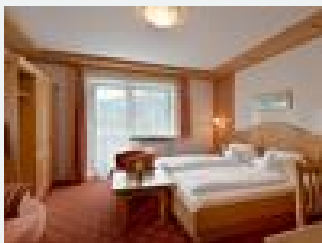

Apartment, shower, toilet, lake view

Apartment Pendling

45 m² for 2-4 people – spacious 2-room apartment 1 bedroom with a view of Thiersee fully equipped kitchen, cozy sitting area living and dining room with a cuddly couch, TV bathro...

1-3 Personen · 1 Bedrooms · 45 m²

ab
€ 80,00

per person on 07.03.2026

To the offer

Conditions

Included services: Parking at the hotel, bedding, hand and bath towels, Wi-Fi in the public areas, bathing ticket for the lake, welcome drink, hiking map