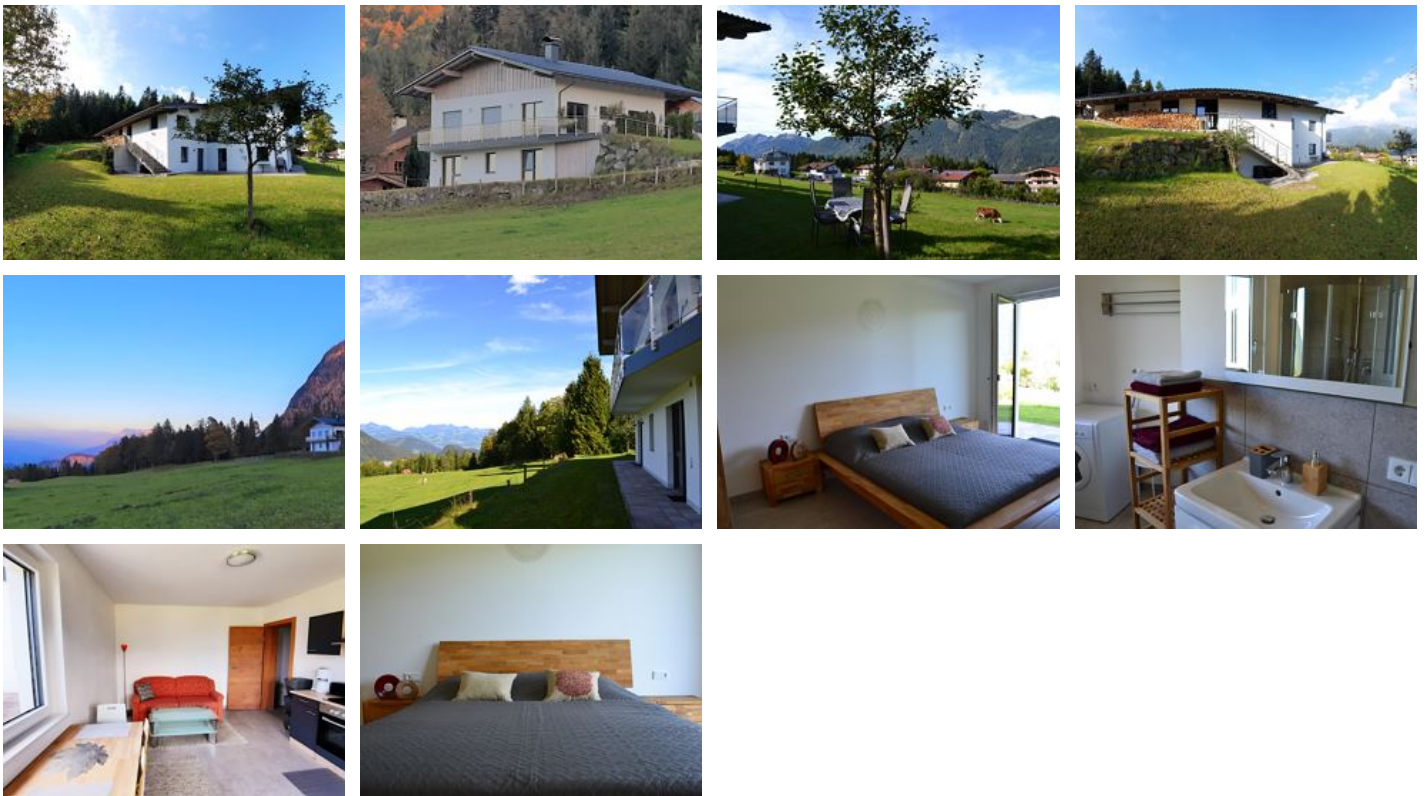

Apartment Schneebergblick

holiday apartment in Thiersee

Schneeberg 64a · A-6335 Thiersee · schneebergblick@gmail.com · +43 664 99759315

Apartment Schneebergblick

holiday apartment in Thiersee

Enjoy your holiday in our delightful flat at 1000m in a secluded location on the ascent to the popular commuter lookout mountain overlooking the Inntal and Kaisergebirge mountains, in the special Thiersee. In the midst of enchanting nature and surrounded by numerous adventure opportunities, there lies our modern detached house, which welcomes you as our only guests. Our 20m² terrace and the garden with a great view of the surrounding mountains invites you to linger in a quiet location. You can c...

Facilities

on the hiking path · meadowlands · near the forest · right on the bike path · lake – distance (m): 3500 · hillside location · right on the slope · private setting · mountain location · quiet location · green area

Rooms and apartments

Current offers

Apartment, separate toilet and shower/bathtub, 2 bed rooms

The apartment has a spacious bedroom with a double bed, a TV and direct access to the terrace and garden. The bathroom is equipped with a washing machine and dryer and the toilet is separate. The kitc...