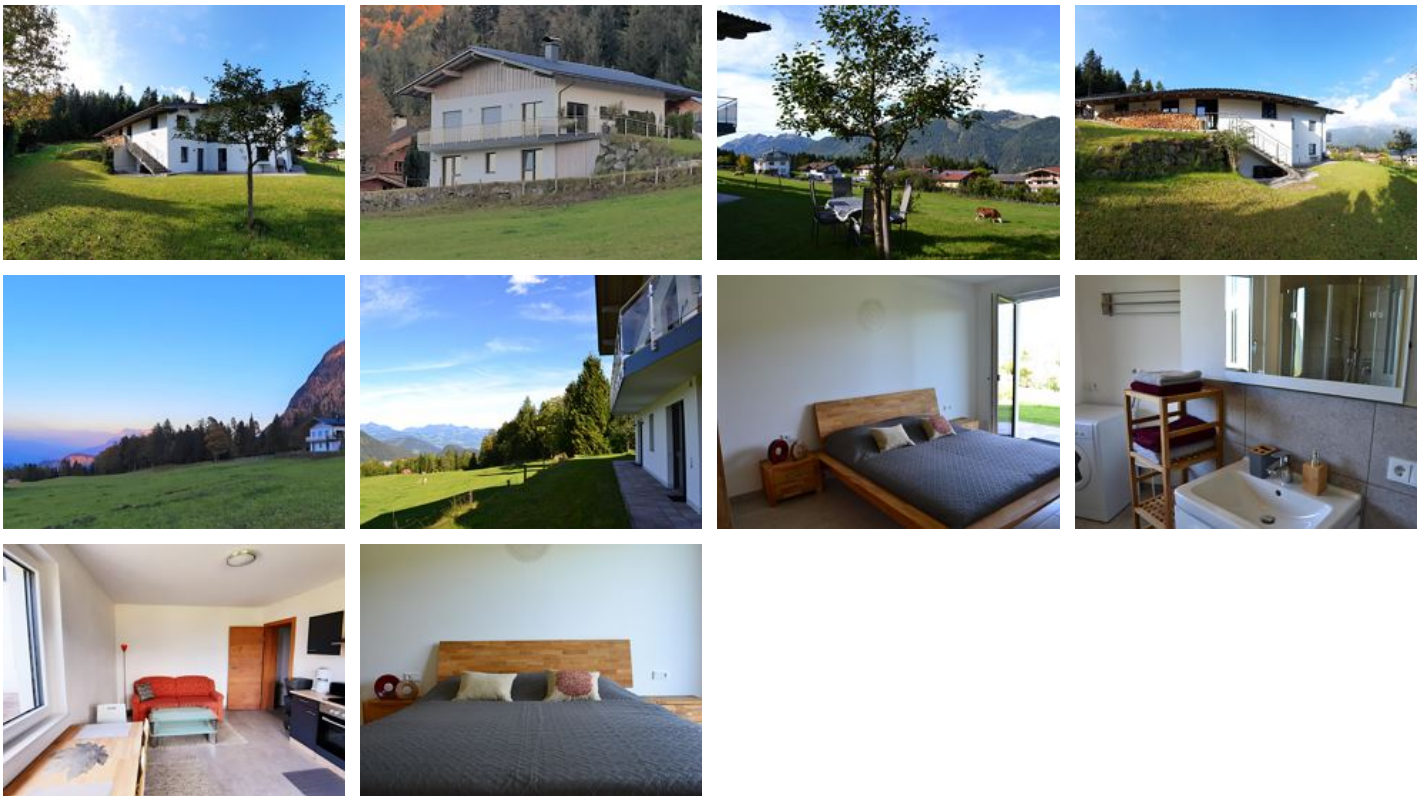

# Apartment Schneebergblick

## holiday apartment in Thiersee

Enjoy your holiday in our delightful flat at 1000m in a secluded location on the ascent to the popular commuter lookout mountain overlooking the Inntal and Kaisergebirge mountains, in the special Thiersee. In the midst of enchanting nature and surrounded by numerous adventure opportunities, there lies our modern detached house, which welcomes you as our only guests. Our 20m<sup>2</sup> terrace and the garden with a great view of the surrounding mountains invites you to linger in a quiet location. You can c...

### Facilities

on the hiking path · meadowlands · near the forest · right on the bike path · lake – distance (m): 3500 · hillside location · right on the slope · private setting · mountain location · quiet location · green area

### Apartment, separate toilet and shower/bathtub, 2 bed rooms

The apartment has a spacious bedroom with a double bed, a TV and direct access to the terrace and garden. The bathroom is equipped with a washing machine and dryer and the toilet is separate. The kitc...