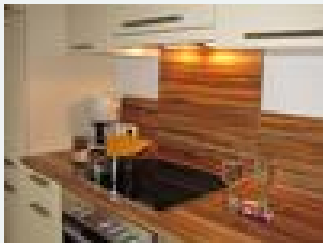

APARTMENT HOUSE: App. C for 2-6 persons

New exclusive apartment, modern and lovely furnished and oriented to the south, access to the balcony from the living room and from one of the other rooms. Relaxing garden furniture on a large balcony...

2-6 Personen · 2 Bedrooms · 70 m²

ab
€ 95,00
per apartment on 05.12.2021

To the offer

Conditions

Included achievements: Bedding, towels, shower towels also dishtowel and dishcloth in every flat. Achievements to pay:
Pets, washing machine

Vital-Hof Wanishof

farm, farmhouse in Thiersee

Hinterthiersee 15

A-6335 Thiersee

E-Mail: mail@wanishof.at

Telephone: (0043) 5376 5544

<http://www.wanishof.at/>