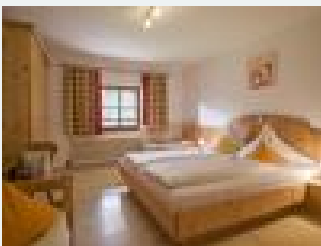

FARMHOUSE: apartment 2 for 2 to 5 persons

· 2 separated bed rooms with double beds 2m, and 1 extra bed · 2 bedrooms shower/WC, wash dish, hair dryer · Extra kitchen: Fridge, 2 plates of electricity stove, microwave, coffee machine, water cook...

2-5 Personen · 1 Bedrooms · 50 m²

ab
€ 95,00
per apartment on 05.12.2021

To the offer