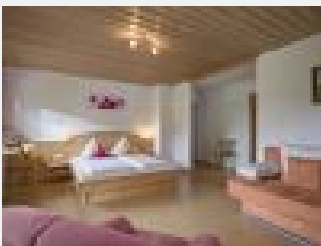

Facilities

quiet location · near the forest · private setting · meadowlands · sauna

Rooms and apartments

Current offers

FARMHOUSE: double room 1 to 4 persons

Warmth – relaxing – naturally – aware of tradition and comfortable.
All guestrooms are made with bright spruce wood, generous, cozy and very lovely equipped. With Shower/WC and balcony breathtaking pa...
1-4 Personen · 1 Bedrooms

ab
€ 33,00
per person on 05.12.2021

To the offer

FARMHOUSE: apartment 1 with balcony for 2-6 persons

· 2 split bedrooms with double beds 2m, one room with balcony and one large sofa (you can use it also as a daybed) · 2 bathrooms shower/toilette/bathtub, wash dish, hair-dryer · Included kitchen: frid...

2-5 Personen · 1 Bedrooms · 50 m²

ab
€ 95,00
per apartment on 05.12.2021

To the offer

APARTMENT HOUSE: App. A for 2-6 persons

New exclusive apartment, modern and lovely furnished and oriented to the south, access to the terrace from the living room and one other room. Living room in the open nature and sun loungers. · 2 sep...

2-6 Personen · 2 Bedrooms · 70 m²

ab
€ 100,00
per apartment on 05.12.2021

To the offer

APARTMENT HOUSE: App. B for 2-6 persons

New exclusive apartment, modern and lovely furnished and oriented to the south, terrace access from the living room and one of the other rooms. Living room in the open nature and sun loungers. · 2 se...