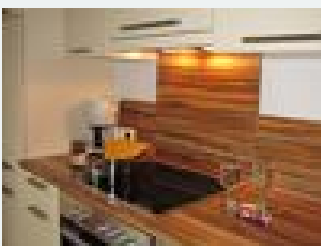

APARTMENT HOUSE: App. A for 2-6 persons

New exclusive apartment, modern and lovely furnished and oriented to the south, access to the terrace from the living room and one other room. Living room in the open nature and sun loungers. · 2 sep...

2-6 Personen · 2 Bedrooms · 70 m²

ab
€ 100,00
per apartment on 05.12.2021

To the offer