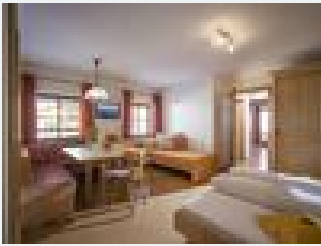

Facilities

quiet location · near the forest · private setting · meadowlands · sauna

Rooms and apartments

Current offers

FARMHOUSE: double room 1 to 4 persons

Warmth – relaxing – naturally – aware of tradition and comfortable.
All guestrooms are made with bright spruce wood, generous, cozy and very lovely equipped. With Shower/WC and balcony breathtaking pa...
1-4 Personen · 1 Bedrooms

ab
€ 33,00
per person on 05.12.2021

To the offer

FARMHOUSE: apartment 1 with balcony for 2-6 persons

· 2 split bedrooms with double beds 2m, one room with balcony and one large sofa (you can use it also as a daybed) · 2 bathrooms shower/toilette/bathtub, wash dish, hair-dryer · Included kitchen: frid...

2-5 Personen · 1 Bedrooms · 50 m²

ab
€ 95,00
per apartment on 05.12.2021

To the offer

APARTMENT HOUSE: App. A for 2-6 persons

New exclusive apartment, modern and lovely furnished and oriented to the south, access to the terrace from the living room and one other room. Living room in the open nature and sun loungers. · 2 sep...

2-6 Personen · 2 Bedrooms · 70 m²

ab
€ 100,00
per apartment on 05.12.2021

To the offer

APARTMENT HOUSE: App. B for 2-6 persons

New exclusive apartment, modern and lovely furnished and oriented to the south, terrace access from the living room and one of the other rooms. Living room in the open nature and sun loungers. · 2 se...