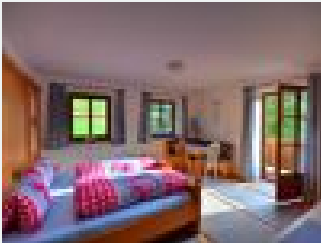

Spacious eat-in kitchen with TV (refrigerator, cooker with oven, microwave, coffee machine), three separated sleeping room with double beds, shower with hairdryer, separated WCs, spacious anteroom and...

2-6 Personen · 3 Bedrooms · 95 m²

ab
€ 67,00
 per apartment on 02.12.2021

To the offer

Apartment 2 / 2 sleeping rooms/ shower, WC

2 sleeping rooms, big eat-in kitchen (with TV, radio, microwave, oven, refrigerator), shower with hairdryer, separated WC, anteroom, balcony; normally for 4 persons, maximum 5 persons!

2-4 Personen · 2 Bedrooms · 60 m²

ab
€ 61,00

per apartment on 02.12.2021

To the offer

Apartment 3 / 1 sleeping room/ shower, WC

Living/sleeping room with TV, kitchenette (cooker, refrigerator, coffee machine), children's rooms with bunks, shower with hairdryer, separated WC, anteroom, balcony, normally for 4 persons!