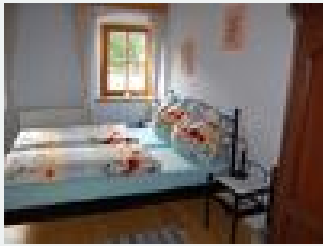

Our farmhouse in Thiersee is located in a very quiet location directly on the lake. It is around 800 m to the village centre of Thiersee with its shopping and leisure options. We are a small family-run operation that takes the time to personally look after your requests and questions. Our farmhouse also has its own private bathing beach, which is only used by our guests (bathing fees included in our prices). We have a children's playground, car washing spot (free) and a washing machine and dryer...

Double room, shower, WC, blue room

Cosy furnished room, with a double bed, shower/WC, sat-TV and refrigerator. The fine for bathing and daily archery is included in the price.

1-2 Personen · 1 Bedrooms · 20 m²

ab
€ 33,00

per person on 20.07.2024

To the offer

Apartment, shower or bath, toilet, lake view

This holiday flat with approx. 60m² is for 2-6 persons and has a living room with kitchenette and sofa bed, 1 bedroom with 4 beds, shower/WC, satellite TV and radio, terrace. The price includes the ba...