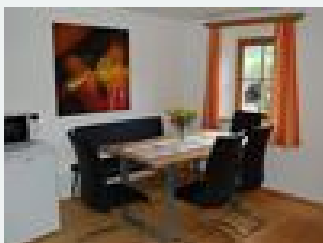

Apartment, shower or bath, toilet, lake view

Diese Ferienwohnung mit ca. 60m² ist für 2-6 Personen und verfügt über einen Wohnraum mit Küchenecke und Ausziecoucht, 1 Schlafzimmer mit 4 Betten, Dusche/WC, SAT-TV und Radio, Terrasse. Im Preis enth...

1-6 Personen · 1 Bedrooms · 60 m²

ab
€ 68,00
per apartment on 21.01.2022

To the offer