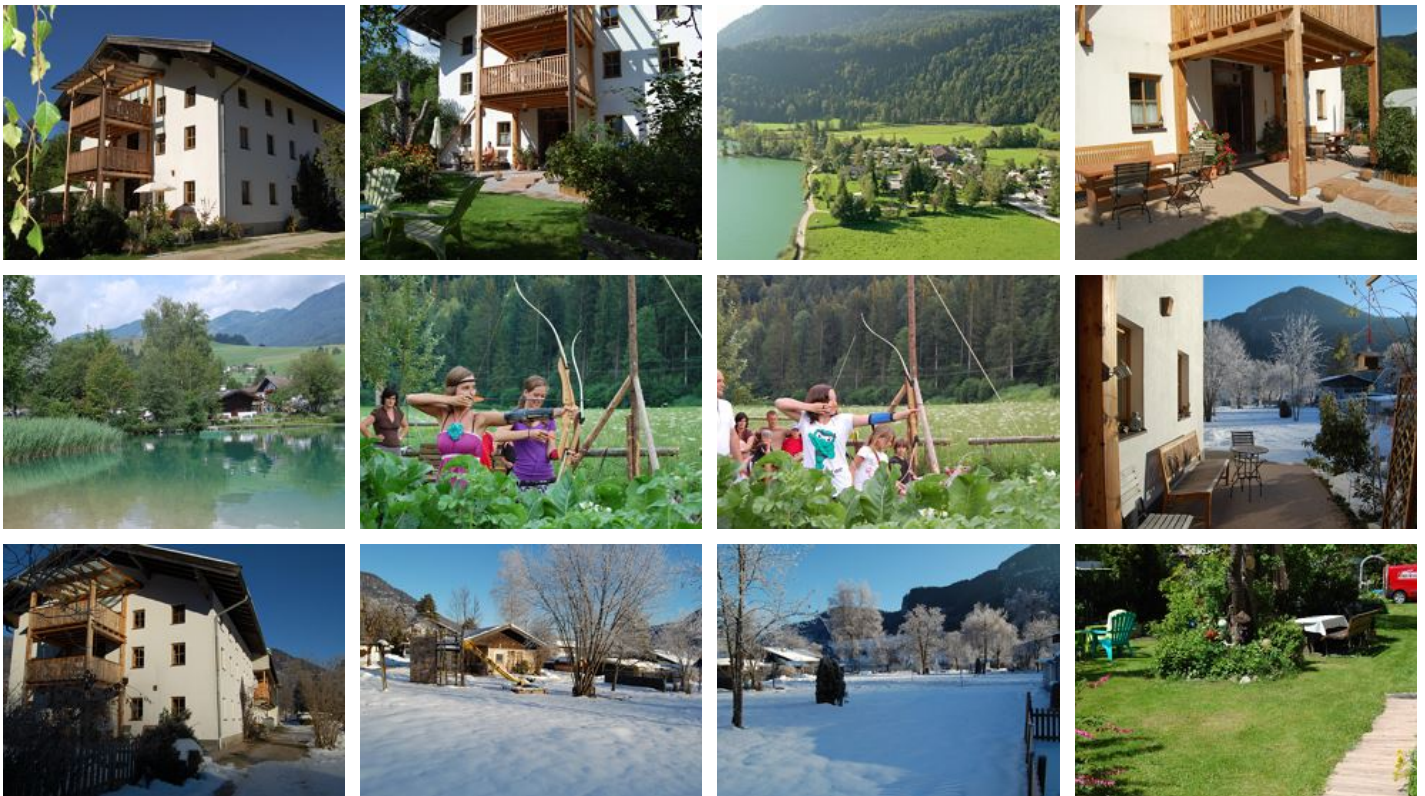

## Rueppenhof

farm, farmhouse in Thiersee

Seebauern 8 · A-6335 Thiersee · rueppenhof@gmail.com · (0043) 664 99049137  
Further information available at <http://www.rueppenhof.com>

# Rueppenhof

farm, farmhouse in Thiersee

Our farmhouse in Thiersee is located in a very quiet location directly on the lake. It is around 800 m to the village centre of Thiersee with its shopping and leisure options. We are a small family-run operation that takes the time to personally look after your requests and questions. Our farmhouse also has its own private bathing beach, which is only used by our guests (bathing fees included in our prices). We have a children's playground, car washing spot (free) and a washing machine and dryer...

## Facilities

right on the lake · quiet location · near the forest · right at the cross-country ski trail · meadowlands · on the lake · romantic surroundings · lake – distance (m): 1