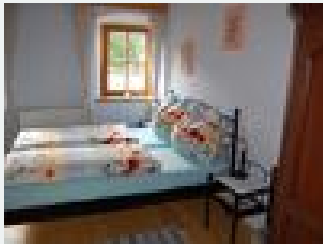

# Rueppenhof

farm, farmhouse in Thiersee

Our farmhouse in Thiersee is located in a very quiet location directly on the lake. It is around 800 m to the village centre of Thiersee with its shopping and leisure options. We are a small family-run operation that takes the time to personally look after your requests and questions. Our farmhouse also has its own private bathing beach, which is only used by our guests (bathing fees included in our prices). We have a children's playground, car washing spot (free) and a washing machine and dryer...

#### Double room, shower, WC, blue room

Cosy furnished room, with a double bed, shower/WC, sat-TV and refrigerator. The fine for bathing and daily archery is included in the price.

1-2 Personen · 1 Bedrooms · 20 m<sup>2</sup>

#### Apartment 1 with 38m<sup>2</sup>

Holiday apartment 1 with 38 m<sup>2</sup>. This apartment with around 38 m<sup>2</sup> is for 2-4 persons and has got 1 living room with kitchenette, 1 bedroom, shower/toilette, TV and radio, coffee machine and oven.

#### Apartment, shower or bath, toilet, lake view

Diese Ferienwohnung mit ca. 60m<sup>2</sup> ist für 2-6 Personen und verfügt über einen Wohnraum mit Küchenecke und Ausziecoucht, 1 Schlafzimmer mit 4 Betten, Dusche/WC, SAT-TV und Radio, Terrasse. Im Preis enth...