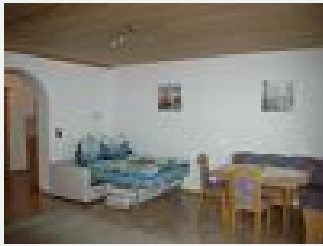

Current offers

Apartment, shower, toilet, balcony

Room arrangement: Living space (living room/bedroom): Double sofa bed, balcony access Dining area (corner bench) in the living space Open-plan kitchen in the living space Kitchen equipment: 4 hotplates, ...

1-4 Personen · 1 Bedrooms · 54 m²

ab
€ 60,00

per person on 26.09.2021

To the offer

Apartment, shower, toilet, balcony

Room arrangement: Living space (living room/bedroom, sloping roof): Double sofa bed, balcony access Dining area (corner bench) in the living space Kitchenette in the living space Kitchen equipment: 2 hot...

1-4 Personen · 1 Bedrooms · 37 m²

ab
€ 55,00

per person on 26.09.2021

To the offer

Apartment, shower, toilet, balcony

Room arrangement: Living space (living room/bedroom, sloping roof): Seating area, single bed, balcony access Dining area in a separate dining room (sloping roof) Separate kitchenette (sloping roof) Kitch...