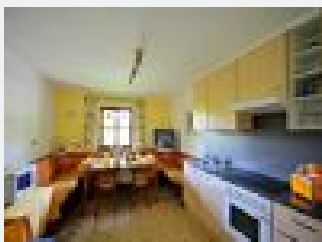

Rooms and apartments

Current offers

Apartment 1 / 3 sleeping rooms/ shower, WC

Spacious living kitchen with TV, refrigerator, stove with oven, microwave, coffee machine, dishwasher, toaster, kettle, and other usual kitchen amenities,

three separate bedrooms with double be...

2-6 Personen · 3 Bedrooms · 95 m²

ab
€ 87,00

per apartment on 21.03.2025

To the offer