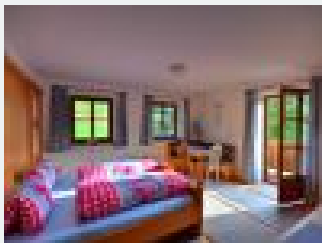

Spacious living kitchen with TV, refrigerator, stove with oven, microwave, coffee machine, dishwasher, toaster, kettle, and other usual kitchen amenities,

three separate bedrooms with double be...

2-6 Personen · 3 Bedrooms · 95 m²

ab
€ 87,00

per apartment on 21.03.2025

To the offer

Apartment 2 / 2 sleeping rooms/ shower, WC

Large, cozy kitchen-living area with TV, radio, microwave, oven, refrigerator, dishwasher, coffee maker, kettle, toaster, and other standard kitchen equipment.

Two nice rooms with double beds

Show...

2-4 Personen · 2 Bedrooms · 60 m²

ab
€ 76,00

per apartment on 21.03.2025

To the offer

Apartment 3 / 1 sleeping room/ shower, WC

Living/sleeping room with TV, kitchenette (two-burner stove, refrigerator, coffee maker, kettle, and other usual kitchen equipment), children's room with bunk beds, shower with hairdryer, separate toi...