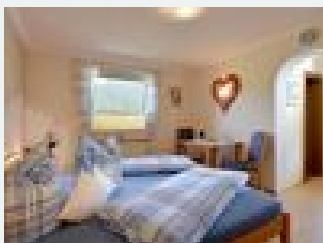

Rooms and apartments

Current offers

Apartment "Zum Waldweg"

Holiday apartment Waldweg with a large south-facing terrace. You can expect a fully equipped kitchen-living area with a cozy dining corner, a bedroom with a wardrobe, a modern bathroom with underfloor...

1-2 Personen · 1 Bedrooms · 40 m²

ab
€ 70,00

per apartment on 17.03.2026

To the offer

Apartment "Sonnenaufgang"

The largest of our apartments consists of a spacious foyer, a double bedroom, a second bedroom with 2 separate beds and a walk-in closet, a living kitchen, and a bathroom with a shower and toilet. All...

1-4 Personen · 2 Bedrooms · 45 m²

ab
€ 90,00

per apartment on 17.03.2026

To the offer

Apartment "Alpengruss"

The impressive mountain panorama with a view of the Wilder Kaiser can be enjoyed from the cozy living kitchen with balcony in this apartment. The double bedroom (child's bed possible) with a view of m...

1-2 Personen · 1 Bedrooms · 30 m²

ab
€ 110,00

per apartment on 17.03.2026

To the offer

Studio, shower, toilet, 1 bed room

Our cozy room with a mini-kitchen is ideal for an independent and uncomplicated holiday for two. Featuring an anteroom, a bathroom with a shower and toilet, as well as a spacious south-facing balcony ...