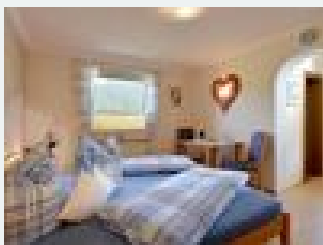

Studio, shower, toilet, 1 bed room

Our cozy room with a mini-kitchen is ideal for an independent and uncomplicated holiday for two. Featuring an anteroom, a bathroom with a shower and toilet, as well as a spacious south-facing balcony ...

1-2 Personen · 1 Bedrooms · 18 m²

ab
€ 90,00

per person on 08.12.2024

To the offer