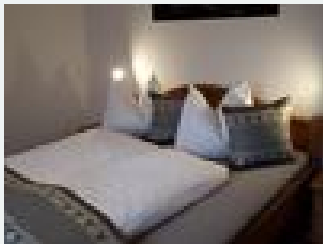

1-4 Personen · 1 Bedrooms · 45 m²

ab
€ 93,00

per apartment on 02.12.2021

To the offer

3*** holiday flat Pendingblick

Our apartment Pendingblick is 38m² big and for 4 people .

Equipment : Cosy Tyrolean style , 2 separate bedrooms (1x double bed , 1x separated beds), shower / WC , bath - towels and hair dryer , K...

1-4 Personen · 1 Bedrooms · 38 m²

ab
€ 85,00

per apartment on 02.12.2021

To the offer

Conditions

You can find the latest special deals on our website!

Hattenhof

pension in Schwoich