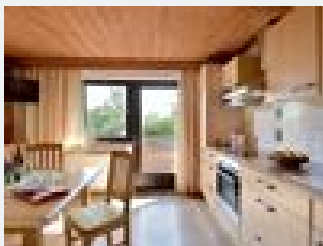

3*** holiday flat Inntalblick

The apartment is Inntalblick ca.45m² and sleeps 4 people . Features : in tradional modern Tyrolean style , beautiful friendly well equipped kitchen , terrace and balcony with a wonderful view over th...

1-4 Personen · 1 Bedrooms · 45 m²

ab
€ 93,00

per apartment on 02.12.2021

To the offer