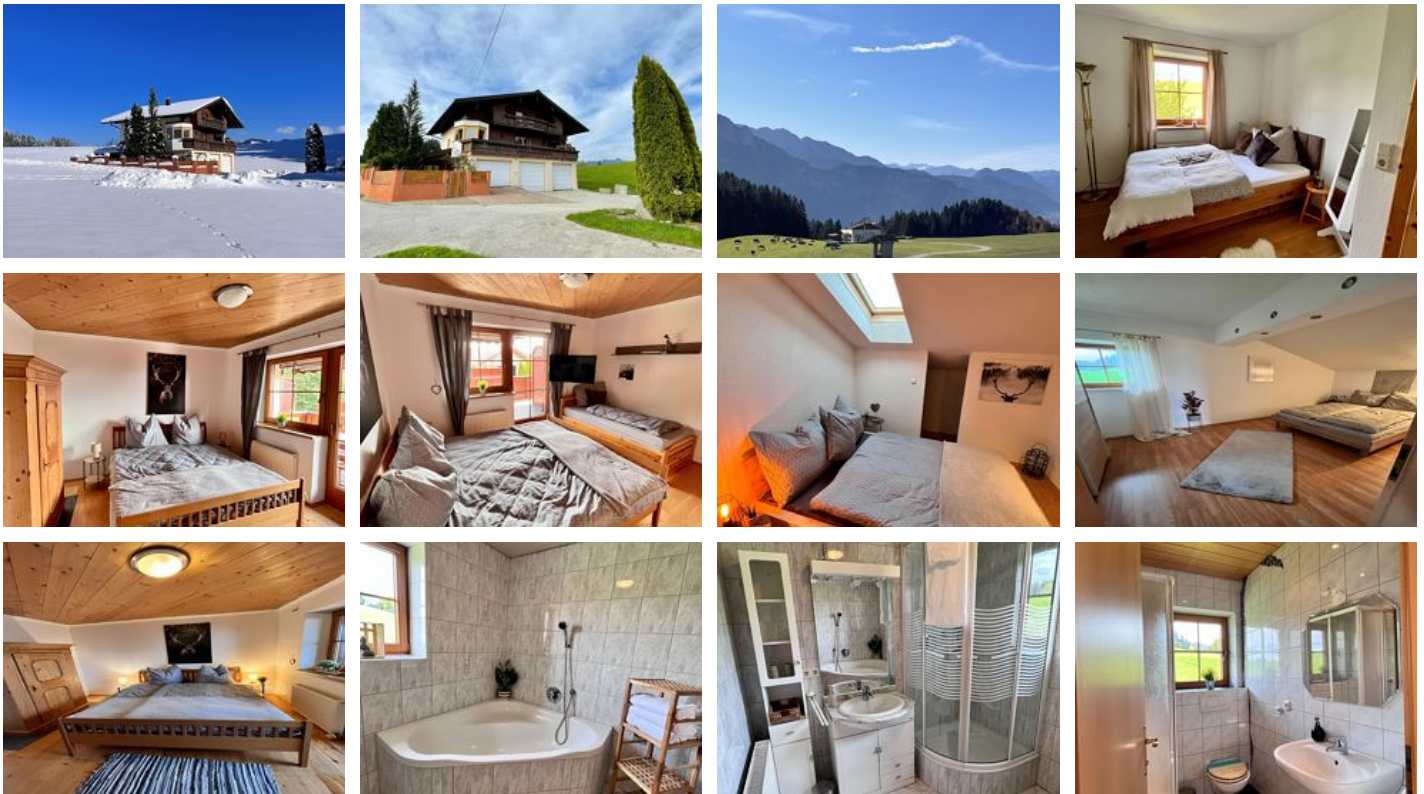

Ferienhaus Praschberg

Ferienhaus in Niederndorferberg

Praschberg 13 · A-6346 Niederndorferberg · ferienhaus-praschberg@gmx.at · +43 660 5543798

Ferienhaus Praschberg

Ferienhaus in Niederndorferberg

Our vacation home Praschberg is located at the top of the community Niederndorferberg in Kufsteinland. It offers space for up to 10 people. The terrace with its own garden & balcony are perfect for barbecuing and lingering. While enjoying a wonderful view of the mountains. Our house was built with great attention to detail and a lot of wood craftsmanship.

Surrounded by the peaks of the Tyrolean & Bavarian mountains in a beautiful secluded location you can enjoy quiet & relaxing days.

Wonderfu...

Facilities

mountain location · meadowlands · located on a hill · on the hiking path · near the forest · private setting · right on the bike path · hillside location · quiet location

Rooms and apartments

Current offers

Holiday home, shower and bath, toilet, facing the garden

In the holiday home Praschberg you will find everything you need for a relaxing and comfortable stay. With a total of five bedrooms, everyone will find their place. In the fully equipped kitchen inclu...