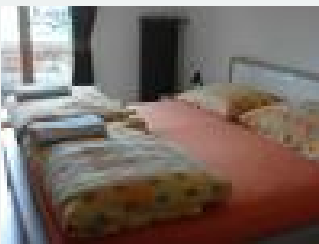

Our family-friendly farmstead, with dairy cows, is in a very quiet and sunny location on Niederndorferberg. Perfect for families with children. Our holiday apartment is in the first floor of our building, is very sunny, and the balcony has a beautiful direct view of the Kaiser Mountains. The apartment (approx. 45 m²) has a small kitchen (tableware included), living room/bedroom, bedroom, shower/toilet, balcony, heating, TV, radio, pets on request, farm-own products and barbecue facilities.

Facilities

meadowlands · mountain location · quiet location

Rooms and apartments

Current offers

Apartment, shower, toilet, balcony

Our holiday apartment is in the first floor of our building, is very sunny, and the balcony has a beautiful direct view of the Kaiser Mountains. The apartment (approx. 45 m²) has a small kitchen (tabl..

2-4 Personen · 1 Bedrooms · 45 m²

ab
€ 50,00

per apartment on 28.09.2021

[To the offer](#)

Conditions

Included services: bedding, towels, parking

Bauernhof Schindelberg

farm, farmhouse in Niederndorferberg