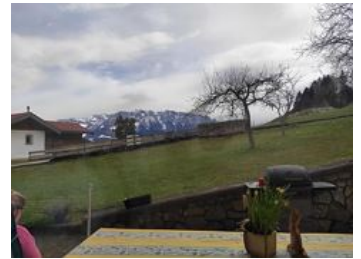

Our family-friendly farmstead, with dairy cows, is in a very quiet and sunny location on Niederndorferberg. Perfect for families with children. Our holiday apartment is in the first floor of our building, is very sunny, and the balcony has a beautiful direct view of the Kaiser Mountains. The apartment (approx. 45 m²) has a small kitchen (tableware included), living room/bedroom, bedroom, shower/toilet, balcony, heating, TV, radio, pets on request, farm-own products and barbecue facilities.

Facilities

meadowlands · mountain location · quiet location

Rooms and apartments

Current offers

Apartment, shower, toilet, balcony

Our holiday apartment is in the first floor of our building, is very sunny, and the balcony has a beautiful direct view of the Kaiser Mountains. The apartment (approx. 45 m²) has a small kitchen (tabl..