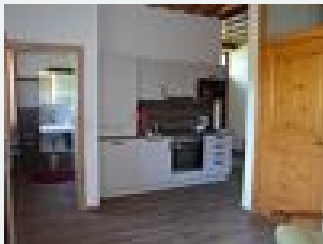

Apartment, shower, toilet, ground floor

The newly built holiday flat with 42 m² has 1 bedroom with 16 m², a fully equipped and large kitchen-living room with 18 m², satellite TV, a handicapped accessible bathroom with shower/WC (8 m²) and i...

1-2 Personen · 1 Bedrooms · 42 m²

ab
€ 114,00

per apartment on 22.04.2026

To the offer