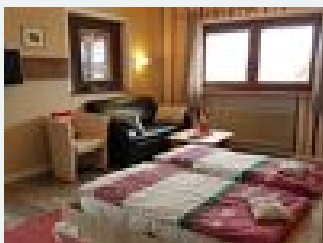

#### Apartment, bath, toilet, 1 bed room

This cosy and comfortable apartment is for 2-3 persons, consisting of: one bedroom, kitchen, living room with couch bed, shower/WC, balcony

1-4 Personen · 1 Bedrooms · 50 m<sup>2</sup>

#### Apartment, shower, toilet

This cosy and comfortable apartment is for 2 persons, consisting of: combination living room and bedroom, kitchen, shower/WC, balcony

1-2 Personen · 1 Bedrooms · 32 m<sup>2</sup>