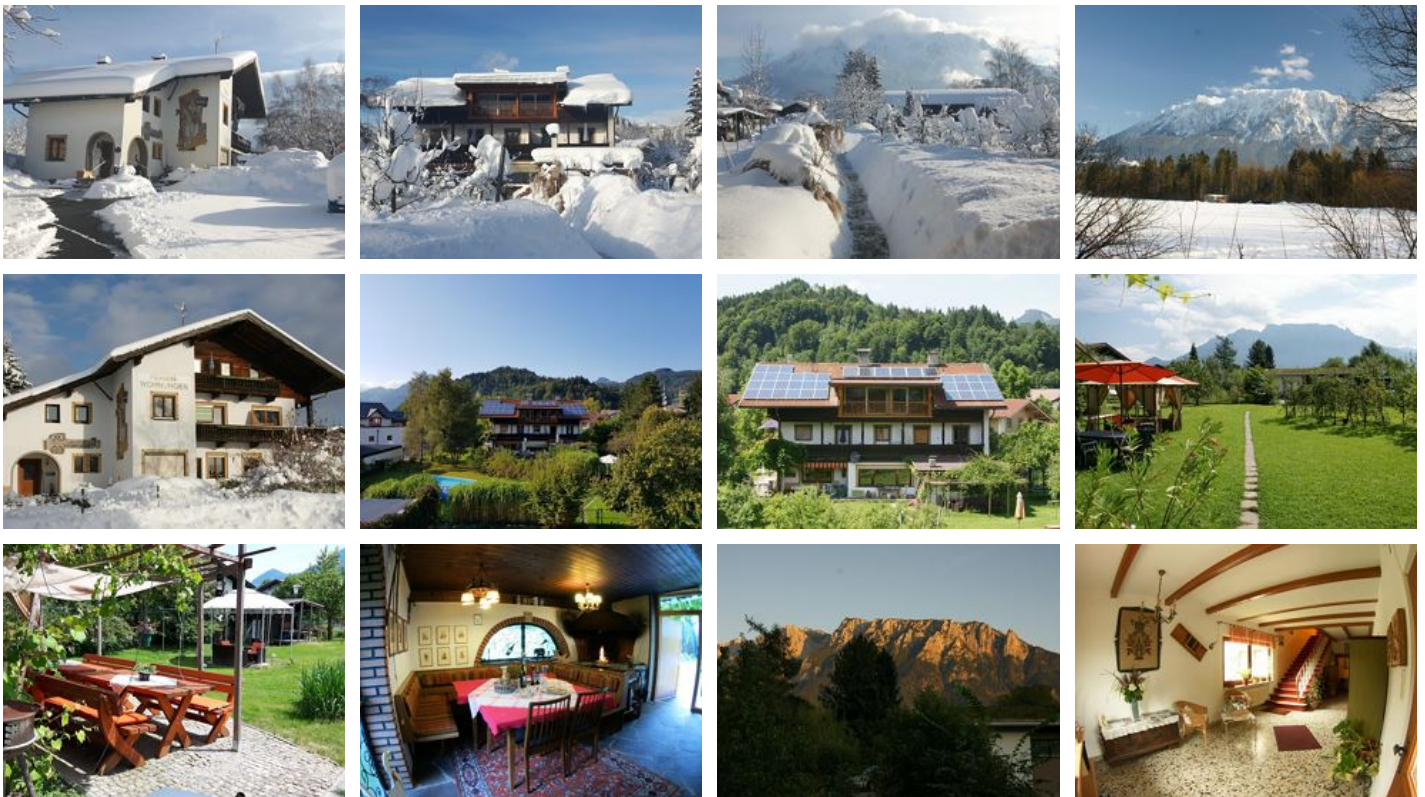

# Landhaus Kitzbichler

## holiday apartment in Niederndorf

A warm welcome in Niederndorf at the feet of the mountain chain "Kaisergebirge"! In our house with 5 cosy and comfortable apartments families with children as well as nice dogs are very welcome. Niederndorf is the ideal point of departure for beautiful destinations such as Innsbruck, Salzburg and Munich. Due to its quiet but central position you can reach our house within 2 walking minutes from the centre.

### Facilities

right at the cross-country ski trail · on the hiking path · meadowlands · near the forest · right on the bike path · lake – distance (m): 5000 · private setting · river distance (m): 800 · quiet location · central location · outskirts of town · esthetic treatment · body treatment · outdoor swimming pool · massage on request · massage