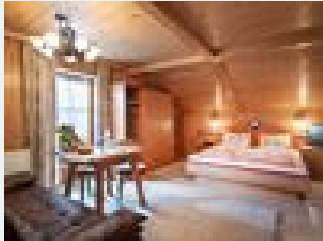

Rooms and apartments

Current offers

apartment/1 bedroom/shower, WC

This apartment is about 60m² and designed for 2-3 people. 1 bedroom with 1 double bed 1 living / dining room with cozy corner seat, table and chairs Kitchenette fully furnished 1 bathroom with show...

2-3 Personen · 1 Bedrooms · 60 m²

ab
€ 54,00

per apartment on 06.03.2021

To the offer

ap./combined living-bed-room/shower, WC

This apartment is about 30m² and designed for 2-3 people. 1 living / sleeping room with 1 double bed 1 sofa bed Dinette with 2 chairs
Kitchenette fully furnished 1 bathroom with shower and toilet S...

1-3 Personen · 1 Bedrooms · 30 m²

ab
€ 50,00
per apartment on 06.03.2021

To the offer

Apartment, shower, toilet, living room/bedroom

This apartment is about 30m² and designed for 2-3 people. 1 living / sleeping room with 1 double bed 1 sofa bed Dinette with 2 chairs
Kitchenette fully furnished 1 bathroom with shower and toilet S...