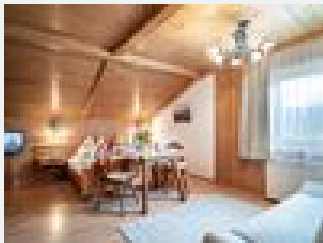

Rooms and apartments

Current offers

apartment/1 bedroom/shower, WC

This apartment is about 60m² and designed for 2-3 people. 1 bedroom with 1 double bed 1 living / dining room with cozy corner seat, table and chairs Kitchenette fully furnished 1 bathroom with show...

2-3 Personen · 1 Bedrooms · 60 m²

ab
€ 54,00

per apartment on 06.03.2021

To the offer

ap./combined living-bed-room/shower, WC

This apartment is about 30m² and designed for 2-3 people. 1 living / sleeping room with 1 double bed 1 sofa bed Dinette with 2 chairs
Kitchenette fully furnished 1 bathroom with shower and toilet S...

1-3 Personen · 1 Bedrooms · 30 m²

ab
€ 50,00
per apartment on 06.03.2021

To the offer

Apartment, shower, toilet, living room/bedroom

This apartment is about 30m² and designed for 2-3 people. 1 living / sleeping room with 1 double bed 1 sofa bed Dinette with 2 chairs
Kitchenette fully furnished 1 bathroom with shower and toilet S...