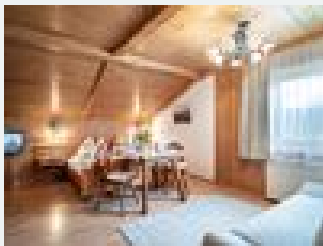

Rooms and apartments

Current offers

apartment/1 bedroom/shower, WC

This apartment is about 60m² and designed for 2–3 people. 1 bedroom with 1 double bed 1 living / dining room with cozy corner seat, table and chairs Kitchenette fully furnished 1 bathroom with show...

2–3 Personen · 1 Bedrooms · 60 m²

ab
€ 56,00

per apartment on 08.10.2024

To the offer

Apartment, shower, toilet, living room/bedroom

This apartment is about 30m² and designed for 2–3 people. 1 living / sleeping room with 1 double bed 1 sofa bed Dinette with 2 chairs Kitchenette fully furnished 1 bathroom with shower and toilet S...