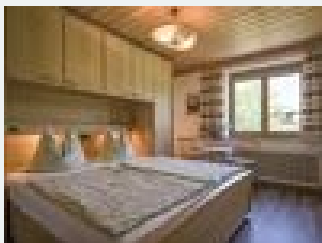

#### double room with shower, WC

Nice Double-room with double-bed, shower/WC and balcony with view on "Kaiser"-range.

1-2 Personen · 1 Bedrooms · 18 m<sup>2</sup>

ab  
**€ 35,00**

per person on 04.12.2023

### Apartment, shower, toilet, 1 bed room

Nice flat with bed room, spacious new bathroom and new kitchenette. Pull-out sofa bed (2 persons), private balcony.  
1-2 Personen · 1 Bedrooms · 20 m<sup>2</sup>