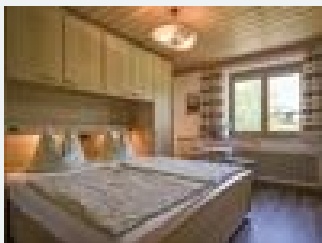

Facilities

central location · meadowlands · quiet location

Rooms and apartments

Current offers

double room with shower, WC

Nice Double-room with double-bed, shower/WC and balcony with view on "Kaiser"-range.

1-2 Personen · 1 Bedrooms · 18 m²

ab
€ 35,00
per person on 02.12.2021

To the offer

Apartment, shower, toilet, 1 bed room

Nice flat with bed room, spacious new bathroom and new kitchenette. Pull-out sofa bed (2 persons), private balcony.