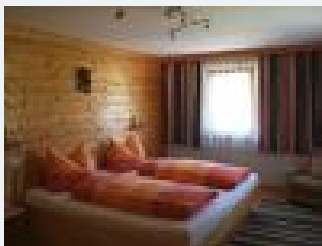

Facilities

right at the cross-country ski trail · meadowlands · outskirts of town

Rooms and apartments

Current offers

Holiday flat 1 / 2 bedrooms/shower, toilet

Beautiful holiday flat, around 45 – 55 sqm, with 2 bedrooms, shower/toilet, TV, balcony.

2-4 Personen · 1 Bedrooms · 45 m²

ab
€ 55,00

per apartment on 02.12.2021

To the offer

Holiday flat 2 / 2 bedrooms/shower, toilet

Beautiful holiday flat, around 65 – 70 sqm, with 2 bedrooms (one room with double bed and one with two separate beds), shower with toilet, TV and balcony