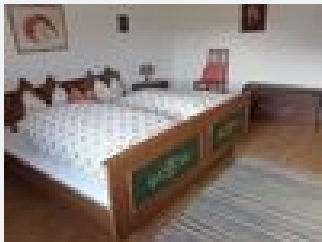

Facilities

quiet location · near the forest · central location · right on the bike path · romantic surroundings

Rooms and apartments

Current offers

Level access holiday apartment

The apartment has level access, 2 bedrooms, kitchenette, bathroom, toilet and TV.

2-4 Personen · 2 Bedrooms · 85 m²

ab
€ 50,00

per apartment on 27.05.2024

To the offer

Holiday apartment in the 1st floor

The apartment is on the 1st floor of our building and has 2 bedrooms, a living room, kitchen, bathroom, toilet and balcony.