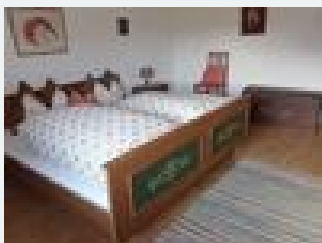

Facilities

quiet location · near the forest · central location · right on the bike path · romantic surroundings

Rooms and apartments

Current offers

Level access holiday apartment

The apartment has level access, 2 bedrooms, kitchenette, bathroom, toilet and TV.

2-4 Personen · 2 Bedrooms · 85 m²

ab
€ 50,00

per apartment on 27.05.2024

To the offer

Holiday apartment in the 1st floor

The apartment is on the 1st floor of our building and has 2 bedrooms, a living room, kitchen, bathroom, toilet and balcony.