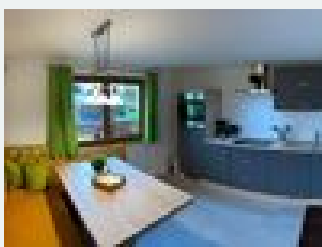

Ferienwohnung Dornau holiday apartment in Langkampfen

Dornau 44 · A-6336 Langkampfen · lt-embacher@gmx.at

Ferienwohnung Dornau

holiday apartment in Langkampfen

Nestled between the Inn and the magnificent Inn mountains (Pendling...), the Dornau holiday flat is in an idyllic location directly on the Inn cycle path with a view of the Wilder Kaiser as well as the hotel's own pond. It is the ideal place to take a break from everyday life. A bus stop, grocery shop as well as a restaurant are in the direct vicinity. Enjoy your holiday on the slopes of the SkiWelt Wilder Kaiser-Brixental (approx. 14 minutes away) or on the cross-country skiing trails in the sur...

Facilities

right on the bike path

Rooms and apartments

Current offers

Apartment, bath, toilet, 1 bed room

Kitchen: Dishwasher, fridge with small freezer compartment, oven, cooker, coffee maker, toaster, kettle, all crockery, napkins, tea towels....
Bathroom: Towels, shower towels, washing machine Bedr...