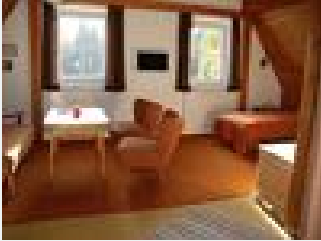

Holiday flat on 3rd floor

Cosy holiday flat, 1,5 rooms, double bed, single bed, 1 sleeping bunk in kitchen an sleeping couch in living/sleeping room, top floor with views over Kufstein, 5 persons max, completely furnished, kit...

1-5 Personen · 1 Bedrooms · 40 m²

ab
€ 50,00

per apartment on 27.05.2024

To the offer

Conditions

We are a completely self-catering house. Please bring your own towels and bedding (covers and sheets) with you! We are happy to provide bedding for an additional charge.

Schloss Hohenstaffing

holiday apartment in Kufstein

Thierbergweg 28

A-6330 Kufstein

E-Mail: schlosswohnung@aol.com

Telephone: +43 5372 71470

<http://www.schlosshoenstaffing.de>