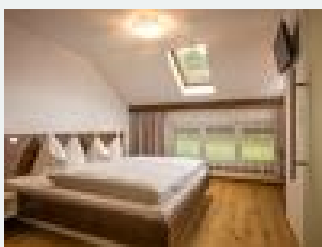

Gasthof Schönau

inn in Erl

Schönau 18 · A-6343 Erl · schoenau@kufnet.at · +43 5373 8214
Further information available at <https://www.gasthof-schoenau.info/>

Gasthof Schönau

inn in Erl

Welcome to the Gasthaus Schönau in Erl! A tranquil house located in the midst of nature with its own organic farm. We offer you 5 double rooms and 3 triple rooms with shower/WC as well as TV and balcony. Additionally, you will receive a generous breakfast featuring products from our own production. Enjoy the delights of our cuisine in the cozy dining rooms or on our sunny terrace. In a sophisticated farmhouse ambiance, we provide our guests with comfortably furnished comfort rooms that include s...

Facilities

meadowlands · mountain location · quiet location · private setting · near the forest · on the hiking path

Rooms and apartments

Current offers

Double room, shower, toilet

Our rooms are equipped with shower/WC and TV. In addition, you will receive a generous breakfast with products from our own production.

1-2 Personen · 1 Bedrooms · 18 m²

ab
€ 85,00
per person on 17.03.2026

To the offer

Triple room, shower, toilet, balcony

Our rooms are equipped with a shower/WC as well as TV and balcony. In addition, you will receive a generous breakfast with products from our own production.

1-3 Personen · 1 Bedrooms · 24 m²

ab
€ 115,00
per person on 17.03.2026

To the offer

Conditions

Services to be paid: Dog EUR 5.00

Gasthof Schönau

inn in Erl

Schönau 18