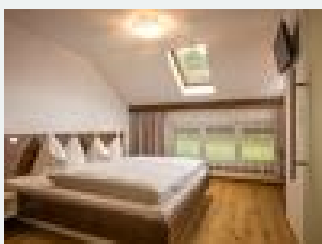

Gasthof Schönau

inn in Erl

Schönau 18 · A-6343 Erl · schoenau@kufnet.at · +43 5373 8214
Further information available at <https://www.gasthof-schoenau.info/>

Gasthof Schönau

inn in Erl

Welcome to the Gasthaus Schönau in Erl! A tranquil house located in the midst of nature with its own organic farm. We offer you 5 double rooms and 3 triple rooms with shower/WC as well as TV and balcony. Additionally, you will receive a generous breakfast featuring products from our own production. Enjoy the delights of our cuisine in the cozy dining rooms or on our sunny terrace. In a sophisticated farmhouse ambiance, we provide our guests with comfortably furnished comfort rooms that include s...

Facilities

on the hiking path · meadowlands · near the forest · private setting · mountain location · quiet location

Rooms and apartments

Current offers

Double room, shower, toilet

Our rooms are equipped with shower/WC and TV. In addition, you will receive a generous breakfast with products from our own production.

1-2 Personen · 1 Bedrooms · 18 m²

ab
€ 85,00
per person on 17.05.2025

To the offer

Triple room, shower, toilet, balcony

Our rooms are equipped with a shower/WC as well as TV and balcony. In addition, you will receive a generous breakfast with products from our own production.

1-3 Personen · 1 Bedrooms · 24 m²

ab
€ 115,00
per person on 17.05.2025

To the offer

Conditions

Services to be paid: Dog EUR 5.00

Gasthof Schönau

inn in Erl

Schönau 18