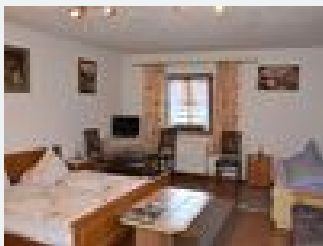

triple room with shower, WC

Our triple rooms have their own bathroom with shower and WC.

1-3 Personen · 1 Bedrooms · 20 m²

ab
€ 48,00

per person on 29.02.2024

To the offer