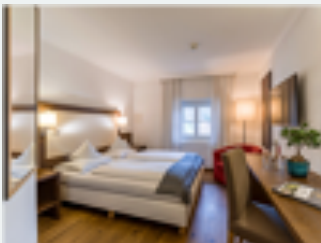

Double room, bath, toilet

Modern double room. Free upon request (subject to availability): spelt pillows, allergy-friendly beds. DEAR GUEST, room assignment takes place on the day of arrival, so we kindly ask for your underst...

1-2 Personen · 1 Bedrooms · 20 m²

ab
€ 92,40
per person on 22.04.2026

To the offer