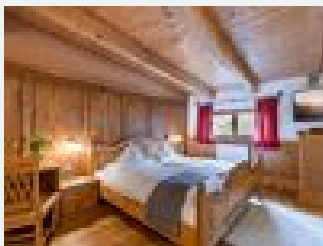

hotel in Erl

Historic guest house with scrumptious local cuisine. Comfortable rooms, designed in traditional alpine style, come equipped with shower, WC, telephone, TV and hotel room safe. Some rooms are also furnished with ceramic stove and balcony. The hotel's adjoining building opens out onto the shimmering blue waters of the Blaue Quelle (blue spring).

Rooms and apartments

Current offers

Junior suite, shower, toilet

Country style, wooden floor, lounge, TV, safe, telephone.

1-2 Personen · 1 Bedrooms

ab
€ 77,00

per person on 26.09.2021

To the offer

Double room, shower, toilet

Very spacious rooms with tile stove, cosy furnishing and wooden floor.

1-2 Personen · 1 Bedrooms

ab
€ 62,00

per person on 26.09.2021

To the offer

Conditions

Arrival and departure: Rooms are available from 2.00 p.m. On your day of departure, please check out by 10.00 a.m. Deposit: We require a deposit of 50 % of the total price by bank transfer on our account. Cancellation: You need to cancel your trip? If you inform us of this in writing from 30 to 16 days before your arrival date, the 50% of the total price is payable. Less than 15 days means that the total cost is payable. Restaurant: A cosy dinner? Or a romantic dinner for two? We would be happy to reserve a table for you in our non smoking lounges. Depending on the weather in the summer, places in the garden are also possible!