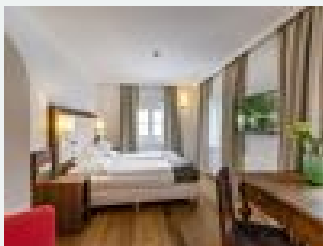

Facilities

mountain location · outskirts of town · right on the bike path · near the forest

Rooms and apartments

Current offers

Apartment, shower, toilet, 1 bed room

The Kranzhorn vacation apartment is furnished in a rustic Tyrolean style and offers space for 4 people. There is a bedroom with double bed, a living room with pull-out sofa and dining table, a small k...

1-4 Personen · 1 Bedrooms · 44 m²

ab
€ 74,20
per person on 22.04.2026

To the offer

Apartment, bath, toilet, terrace

The new Efeu vacation apartment consists of 2 bedrooms, one room with a waterbed, the second room with three beds and a large FLAT TV. This vacation apartment also has a large bathroom with infrared C...

1-5 Personen · 2 Bedrooms · 78 m²

ab
€ 61,80
per person on 22.04.2026

To the offer

Suite Meistersinger

Equipped with shower, toilet, telephone, flat-screen TV, room safe, hairdryer, free Wi-Fi, docking station for Apple, water carafe, glasses. Free upon request (subject to availability): spelt pillows,...

1-2 Personen · 1 Bedrooms · 31 m²

ab
€ 112,12
per person on 22.04.2026

To the offer

Junior suite, bath, toilet

Equipped with shower, toilet, telephone, flat-screen TV, room safe, hairdryer, free Wi-Fi, docking station for Apple, water carafe, glasses. Available for free upon request (subject to availability): ...