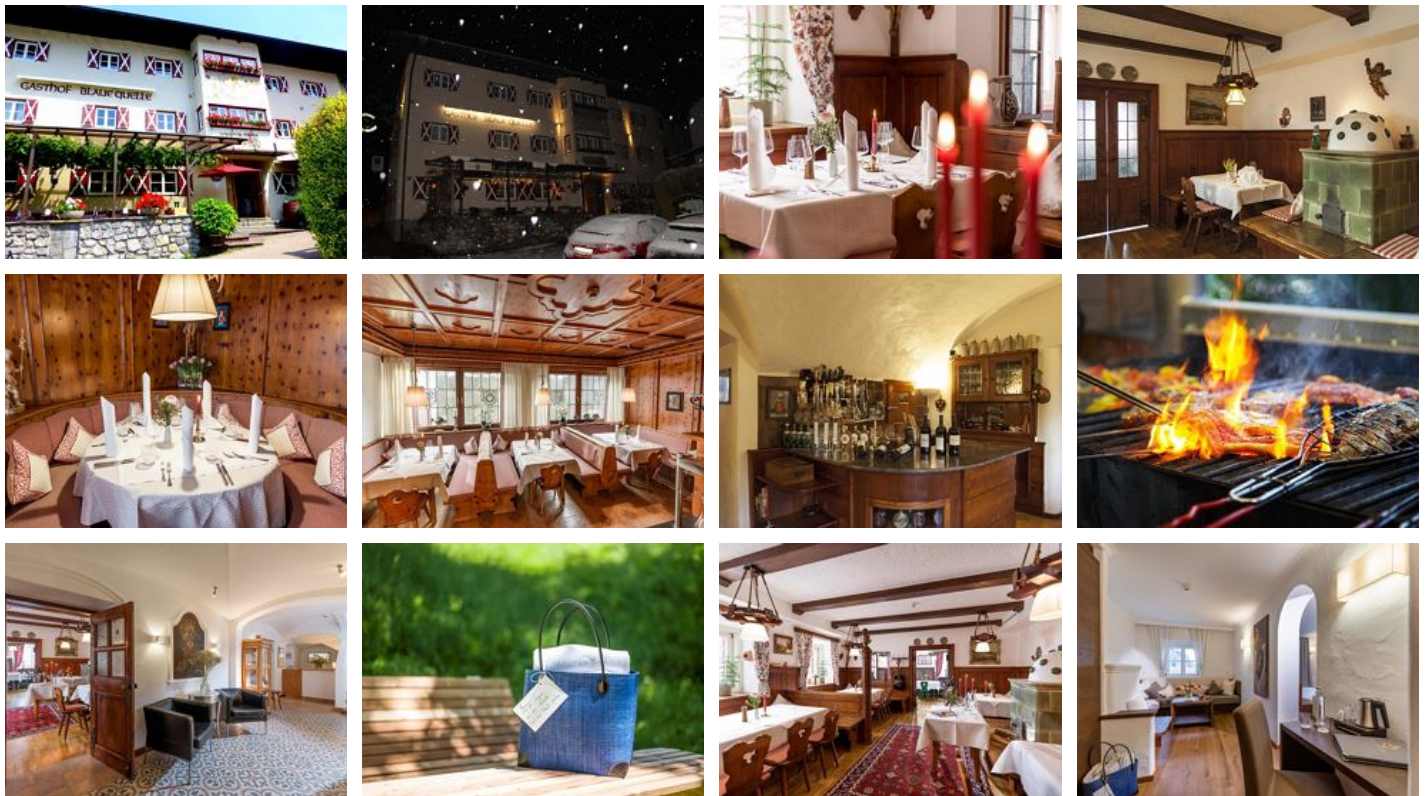

Hotel Gasthof Blaue Quelle ***

hotel in Erl

Mühlgraben 52 · A-6343 Erl · info@blauequelle.at · (0043) 5373 8128
Further information available at <http://www.blauequelle.at>

Hotel Gasthof Blaue Quelle ***

hotel in Erl

Historic guest house with scrumptious local cuisine. Comfortable rooms, designed in traditional alpine style, come equipped with shower, WC, telephone, TV and hotel room safe. Some rooms are also furnished with ceramic stove and balcony. The hotel's adjoining building opens out onto the shimmering blue waters of the Blaue Quelle (blue spring).

Quality-tested cycling and mountain bike accommodation:
Erl, the gateway to the Tyrolean Alps with the hotel-inn Blaue Quelle as an accommodation option f...

Facilities

near the forest · right on the bike path · mountain location · outskirts of town

Rooms and apartments

Current offers

Junior suite, shower, toilet

Country style, wooden floor, lounge, TV, safe, telephone.

1-2 Personen · 1 Bedrooms

ab
€ 77,00

per person on 26.09.2021

To the offer