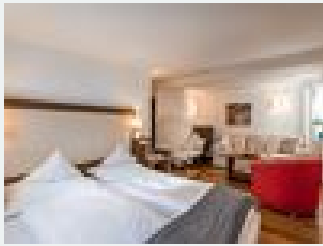

hotel in Erl

Historic guest house with scrumptious local cuisine. Comfortable rooms, designed in traditional alpine style, come equipped with shower, WC, telephone, TV and hotel room safe. Some rooms are also furnished with ceramic stove and balcony. The hotel's adjoining building opens out onto the shimmering blue waters of the Blaue Quelle (blue spring).

Rooms and apartments

Current offers

Junior suite, shower, toilet

Country style, wooden floor, lounge, TV, safe, telephone.

1-2 Personen · 1 Bedrooms

ab
€ 77,00

per person on 26.09.2021

To the offer

Double room, shower, toilet

Very spacious rooms with tile stove, cosy furnishing and wooden floor.

1-2 Personen · 1 Bedrooms

ab
€ 62,00

per person on 26.09.2021

To the offer

Conditions

Arrival and departure: Rooms are available from 2.00 p.m. On your day of departure, please check out by 10.00 a.m. Deposit: We require a deposit of 50 % of the total price by bank transfer on our account. Cancellation: You need to cancel your trip? If you inform us of this in writing from 30 to 16 days before your arrival date, the 50% of the total price is payable. Less than 15 days means that the total cost is payable. Restaurant: A cosy dinner? Or a romantic dinner for two? We would be happy to reserve a table for you in our non smoking lounges. Depending on the weather in the summer, places in the garden are also possible!