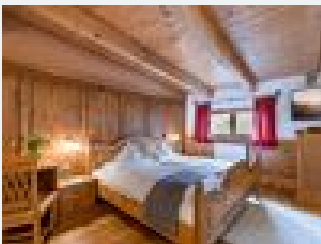

Double room, bath, toilet

Very spacious and quiet room with lovingly furnished decor and wooden floors. Free upon request (subject to availability): spelt pillows, allergy-friendly beds. DEAR GUEST, the allocation of rooms ta...

1-3 Personen · 1 Bedrooms · 20 m²

ab
€ 92,40
per person on 22.04.2026

To the offer