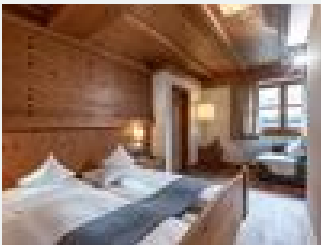

Double room, bath, toilet

Very spacious room with lovingly furnished decor and wooden floors. Free upon request (subject to availability): spelt cushions, allergy-friendly beds. DEAR GUEST, room assignment takes place on the ...

1-2 Personen · 1 Bedrooms · 30 m²

ab
€ 92,40
per person on 22.04.2026

To the offer

Conditions

Arrival and Departure: You can check into your room from 2:00 PM. On the day of departure, we kindly ask you to check out by 10:00 AM. Deposit: Would you like to confirm your reserved room? Then we kindly ask you for a deposit of 50% of the total price to our account at Raiba Erl. IBAN: AT46 3622 3000 0002 1014. BIC: RZTIAT22223 Cancellation: Do you need to cancel your trip? If you do this in writing 30 to 16 days prior to arrival, we will charge you 50% of the total price. From 15 days before the start of your trip, the full amount will be charged. If possible, we will try to find "replacement guests" for you to relieve you of these payments.

Hotel Gasthof Blaue Quelle

hotel in Erl

Mühlgraben 52
A-6343 Erl
E-Mail: info@blauequelle.at
Telephone: +43 5373 8128
www.blauequelle.at