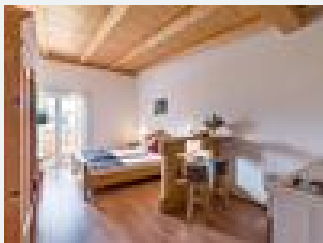

Apartment thyme

From the large lobby you get directly into the four apartments. The apartment thyme has a bedroom of more than 28qm with a kitchenette and a bathroom with shower and toilet. Floor heating, TV and WLAN...

1-2 Personen · 1 Bedrooms · 28 m²

ab
€ 24,00
per person on 05.12.2021

To the offer