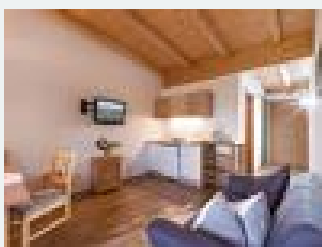

Rooms and apartments

Current offers

Apartment lavender

From the large lobby you get directly into the four apartments. The largest one is the apartment "lavender". It has an entrance area which leads into the bathroom, the separate toilet or in one of the...

2-4 Personen · 2 Bedrooms · 55 m²

ab
€ 30,00
per person on 05.12.2021

To the offer