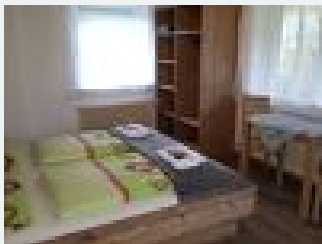

Family-friendly guesthouse in an idyllic location, with a view of the Inn Valley. Lounge with fully equipped kitchen, SAT TV and free Wi-Fi. Ideal for cyclists and hikers. We do not take online bookings. Please contact us by phone or e-mail, even if the booking calendar shows that no rooms are available.

Rooms and apartments

Current offers

Double room, shower, toilet, balcony

Bright, friendly and quiet room with shower/WC.

1-2 Personen · 1 Bedrooms

ab
€ 30,00

per person on 08.05.2021

[To the offer](#)