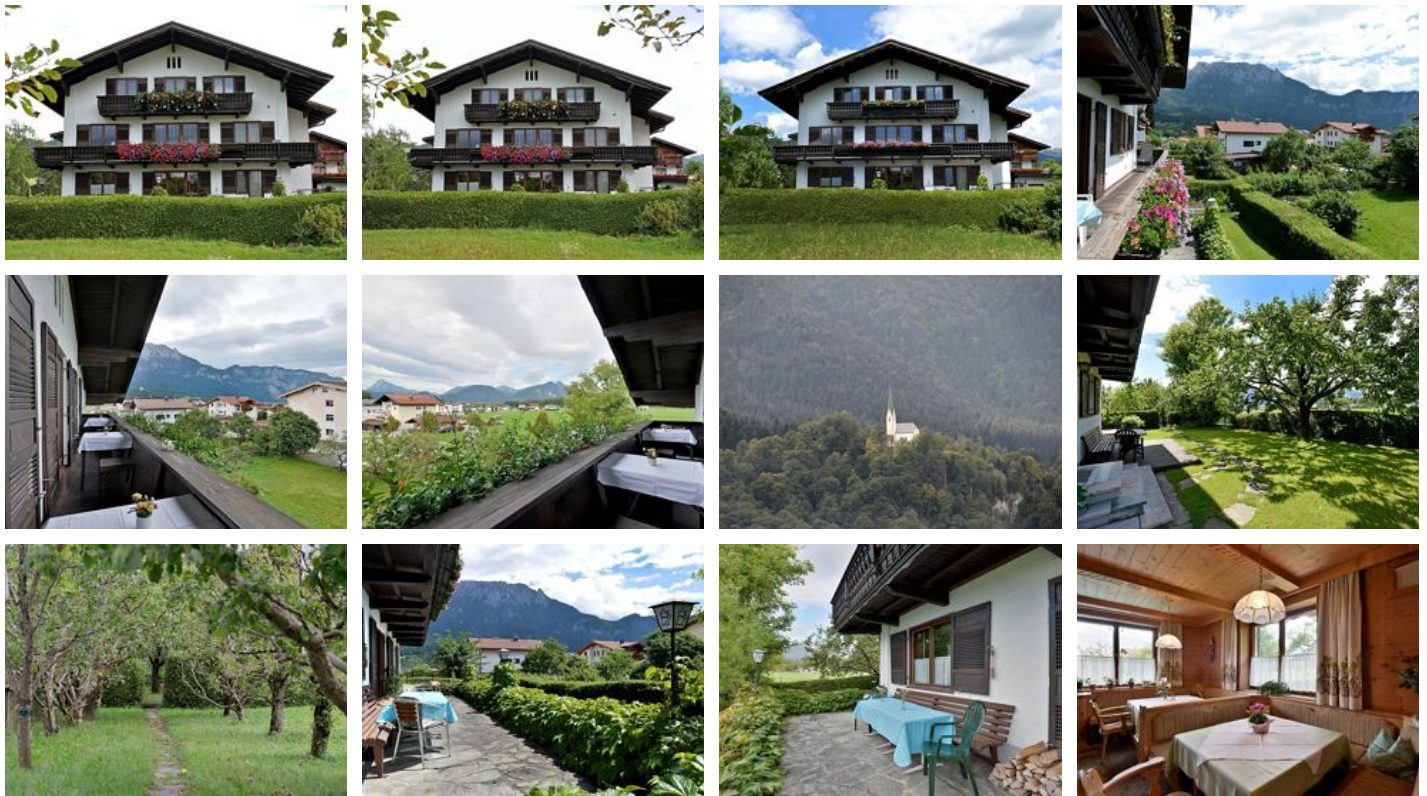

Landhaus Tyrol pension in Ebbs

Tafang 34 · A-6341 Ebbs · info@landhaus-tyrol.com · (0043) 5373 42621
Further information available at <http://www.landhaus-tyrol.com/>

Landhaus Tyrol

pension in Ebbs

Welcome to the "Landhaus Tyrol" in Ebbs! Our family friendly pension is situated in the village-district Tafang close to the worldfamous Haflinger stud "Fohlenhof". Enjoy our friendly ambiente in our breakfast and lounge. We pamper you with a comprehensive breakfast, by request also a healthy breakfast. You are free to choose between well-kept comfort rooms or familyfriendly appartements for 2 to 5 people with bathtub/WC or shower/WC. All rooms and appartements are fitted with satelite-TV and b...

Facilities

central location · outskirts of town

Rooms and apartments

Current offers

triple room with bath tub, WC

You are free to choose between well-kept comfort rooms or familyfriendly appartements for 2 to 5 people with bathtub/WC or shower/WC. All rooms and appartements are fitted with satellite-TV and balcony...