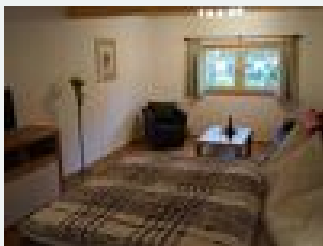

Apartment St. Nicholas Blick

Due to the pleasant structure of our apartment, St. Nikolaus Blick is ideal for 2 adults with up to three children. The apartment is bright, modern and nicely furnished. It's a non-smoking household. ...
2-4 Personen · 50 m²

ab
€ 55,00

per person on 26.09.2021

To the offer

Conditions

Final cleaning: € 35,00 onetime Local tax: € 2,00 per person / per night short-term-stay (less than 3 nights): additionally € 5,00 per person / per night Pets are not allowed!

Tischlerhof

farm, farmhouse in Ebbs

Kaiserbergstraße 29

A-6341 Ebbs

E-Mail: ferienwohnungen-tischlerhof@gmx.at

<https://www.ferienwohnungen-tischlerhof.at/>