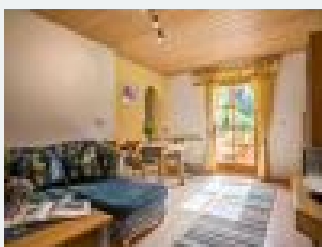

Rooms and apartments

Current offers

ap./combined living-bed-room/shower, WC

Our modern furnished holiday apartments possess all a living room with a pull out bed, 1 bedroom (both with bedding), modern fitted kitchen, shower/WC, SAT-TV and balcony.

1-4 Personen · 1 Bedrooms · 50 m²

^{ab}
€ 49,00

per apartment on 06.07.2022

[To the offer](#)