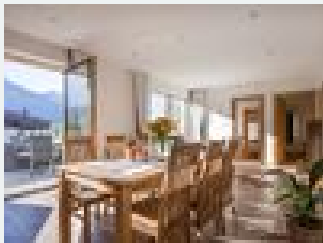

Apartment, bath, toilet, 3 bed rooms

Our new exclusive holiday flat PANORAMA for up to 6 persons is located in the adjoining house. 110 sqm including 22 sqm balcony/terrace * High-quality furnishings * 3 custom-made Swiss stone pine bed...

2-6 Personen

ab
€ 75,00

per apartment on 06.07.2022

To the offer

Conditions

Included in the price: bedding, towels, parking, WiFi

Grosspointerhof

farm, farmhouse in Ebbs

Point 18

A-6341 Ebbs

E-Mail: info@grosspointerhof.com

Telephone: (0043) 5373 43366

<http://www.grosspointerhof.com>