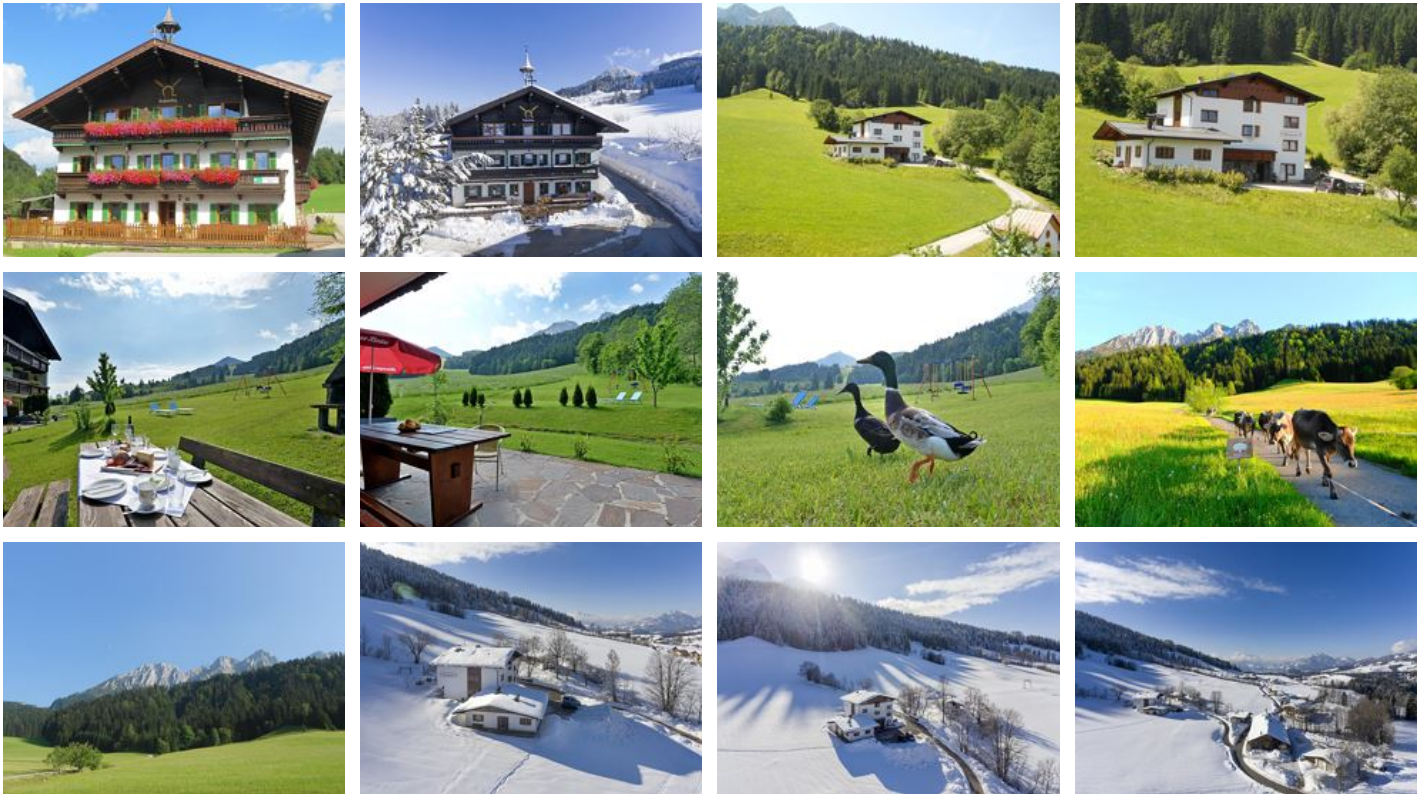

# Bauernhof Großwolfing & Apartmenthaus Fischbacher

farm, farmhouse in Ebbs

Welcome to the house Fischbacher! Spend your most precious time in the year, your holidays, there where holidays are still holidays! Our apartment house Fischbacher and our farm "Großwolfing" are situated calm at the town's boundary between Ebbs and Walchsee. We have eight apartments in the house Fischbacher and two apartments in the farm "Großwolfing". Our flats are furnished in a rustic Tyrolean style and have all been newly renovated.